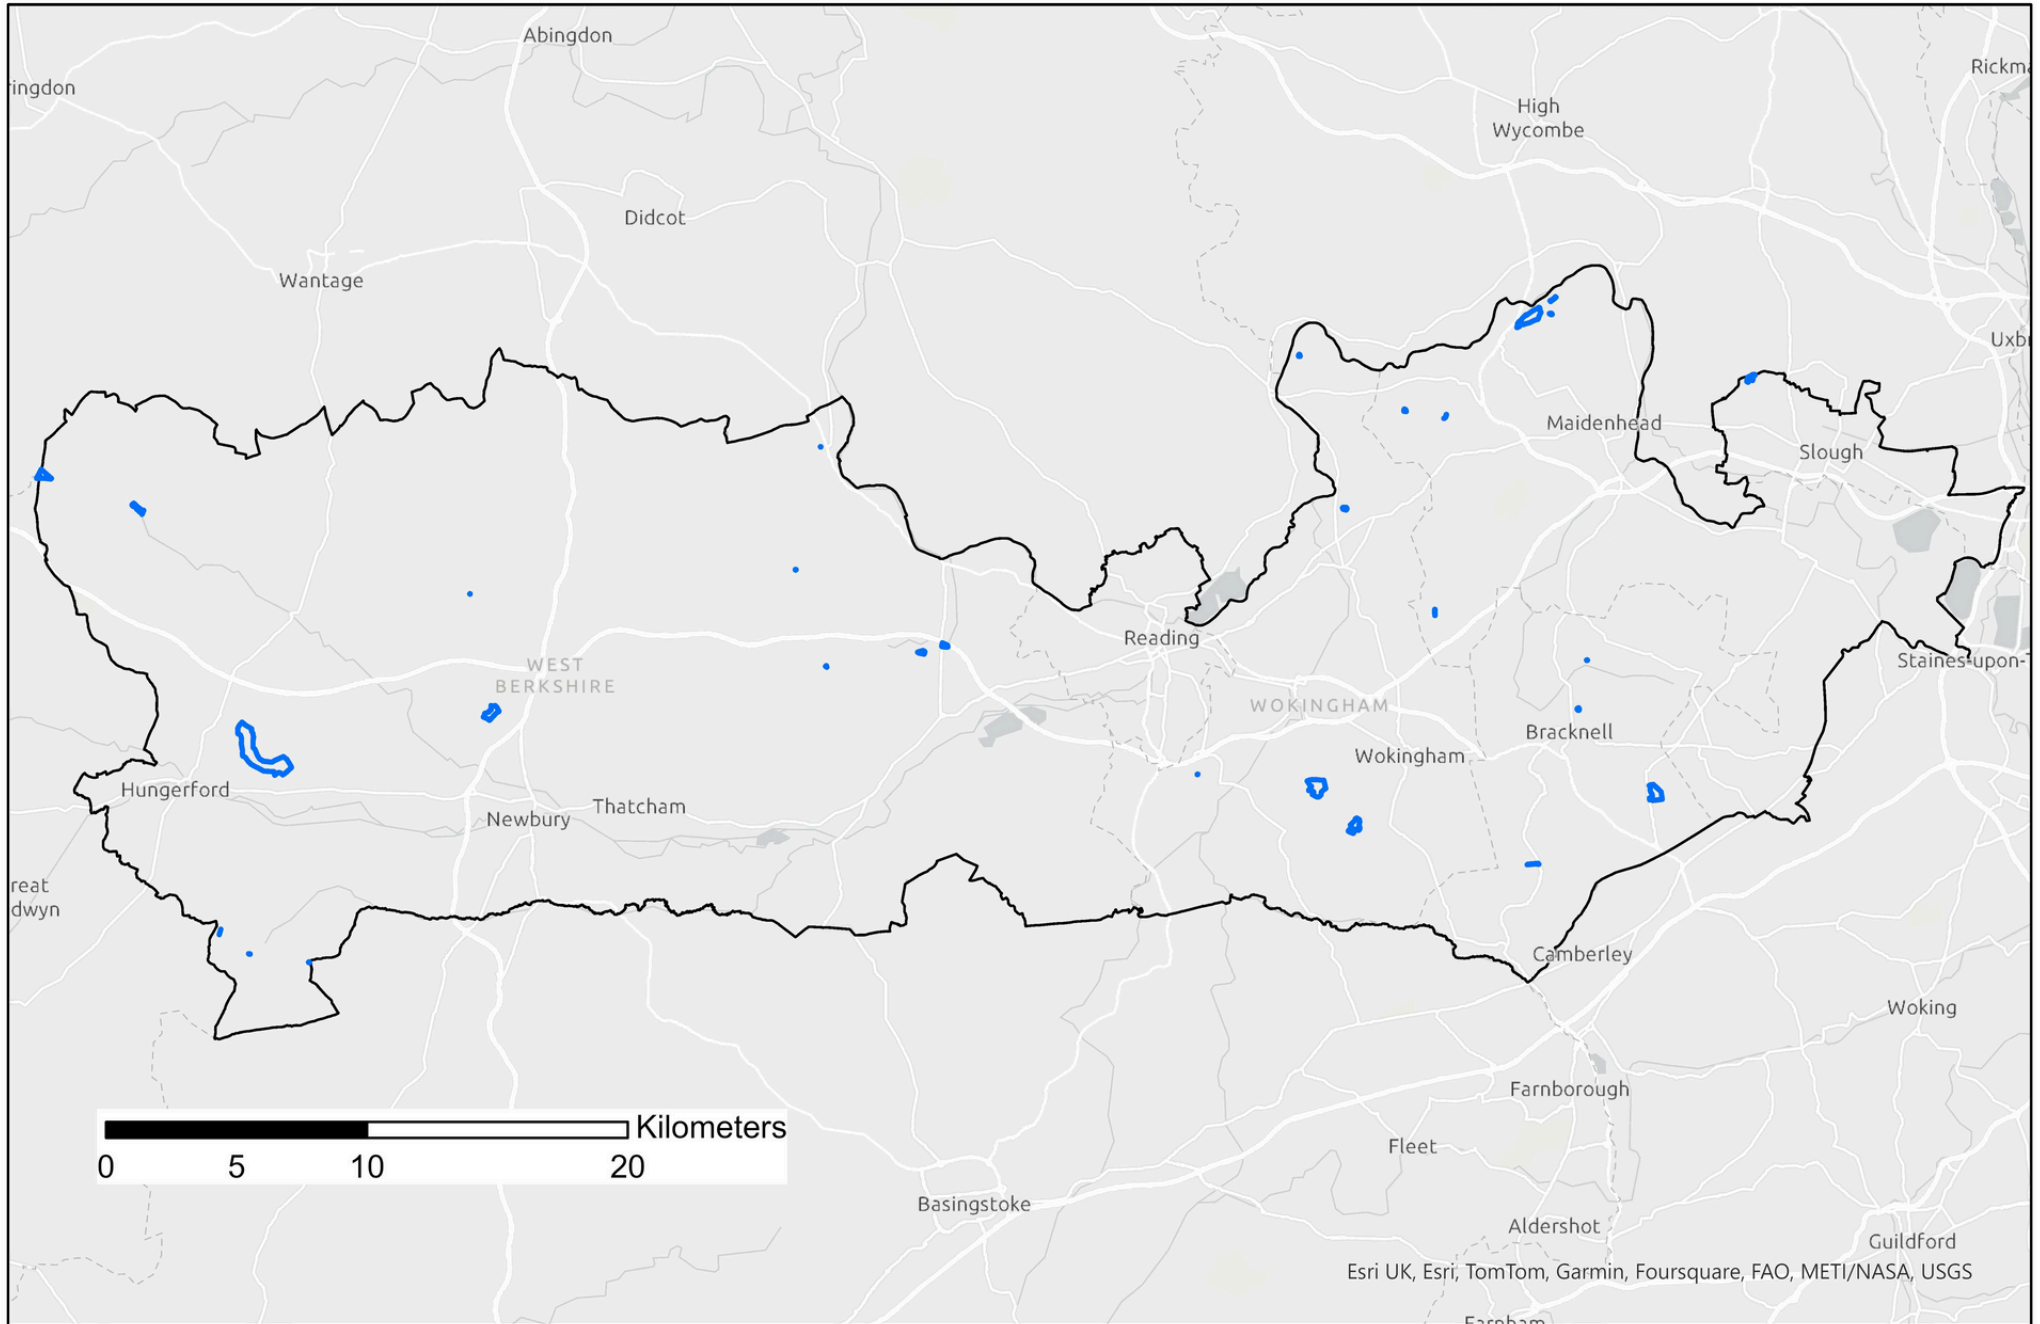

# Berkshire Local Geological Sites 2024

Map produced by Thames Valley Environmental Records Centre in 2024  
© Crown Copyright. All rights reserved Oxfordshire County Council OS AC0000851087 (2024)  
For reference purposes only, no further copies may be made