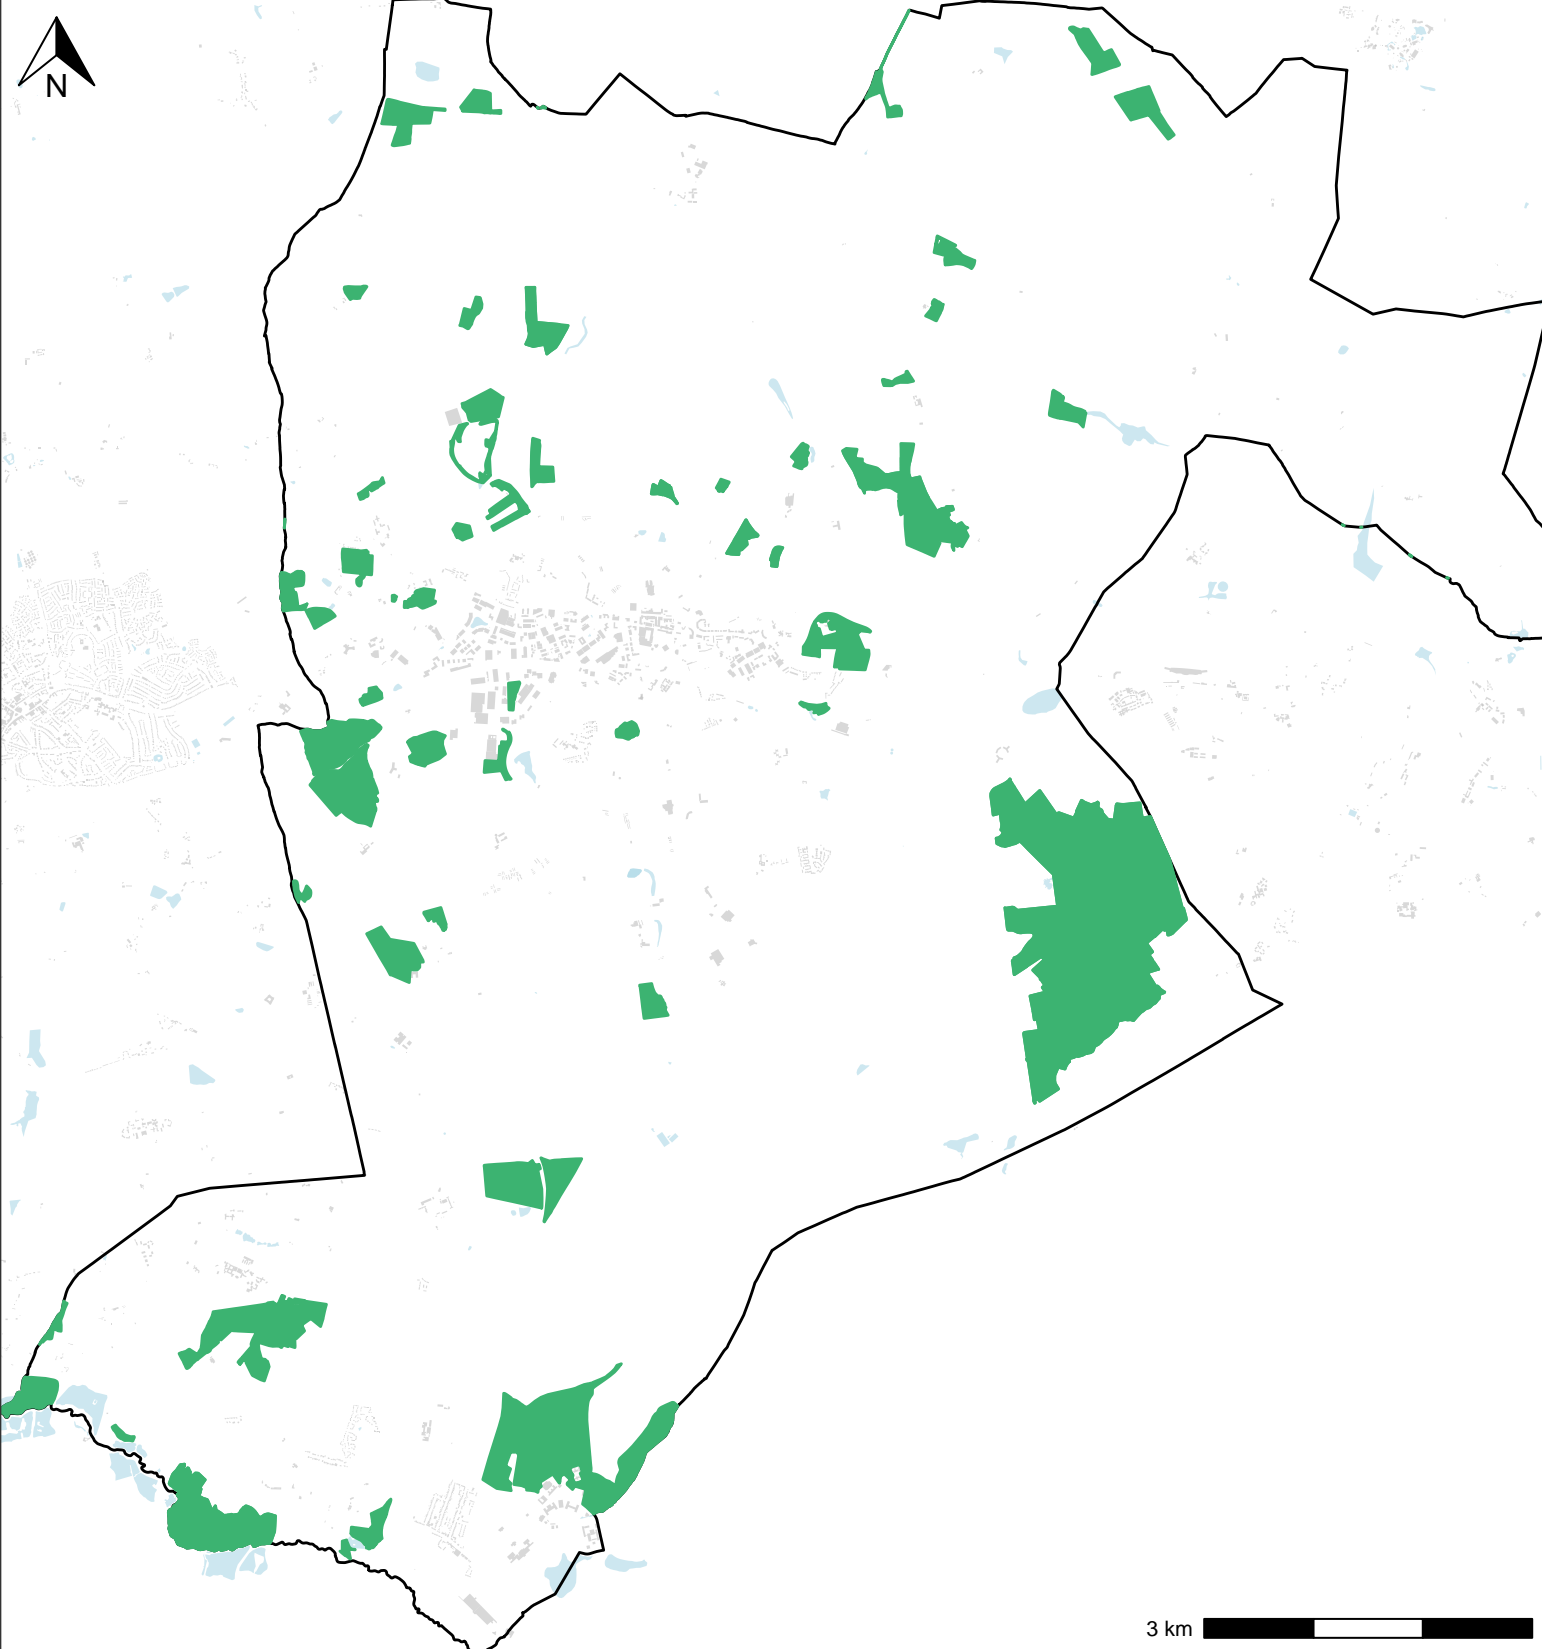

Local Wildlife Sites in Bracknell Forest April 2023

Map produced by Thames Valley Environmental Records Centre in 2023 (c) Crown Copyright.
All rights reserved Oxfordshire County Council Licence No 100023343 (2023)
FOR REFERENCE PURPOSES ONLY, NO FURTHER COPIES MAY BE MADE