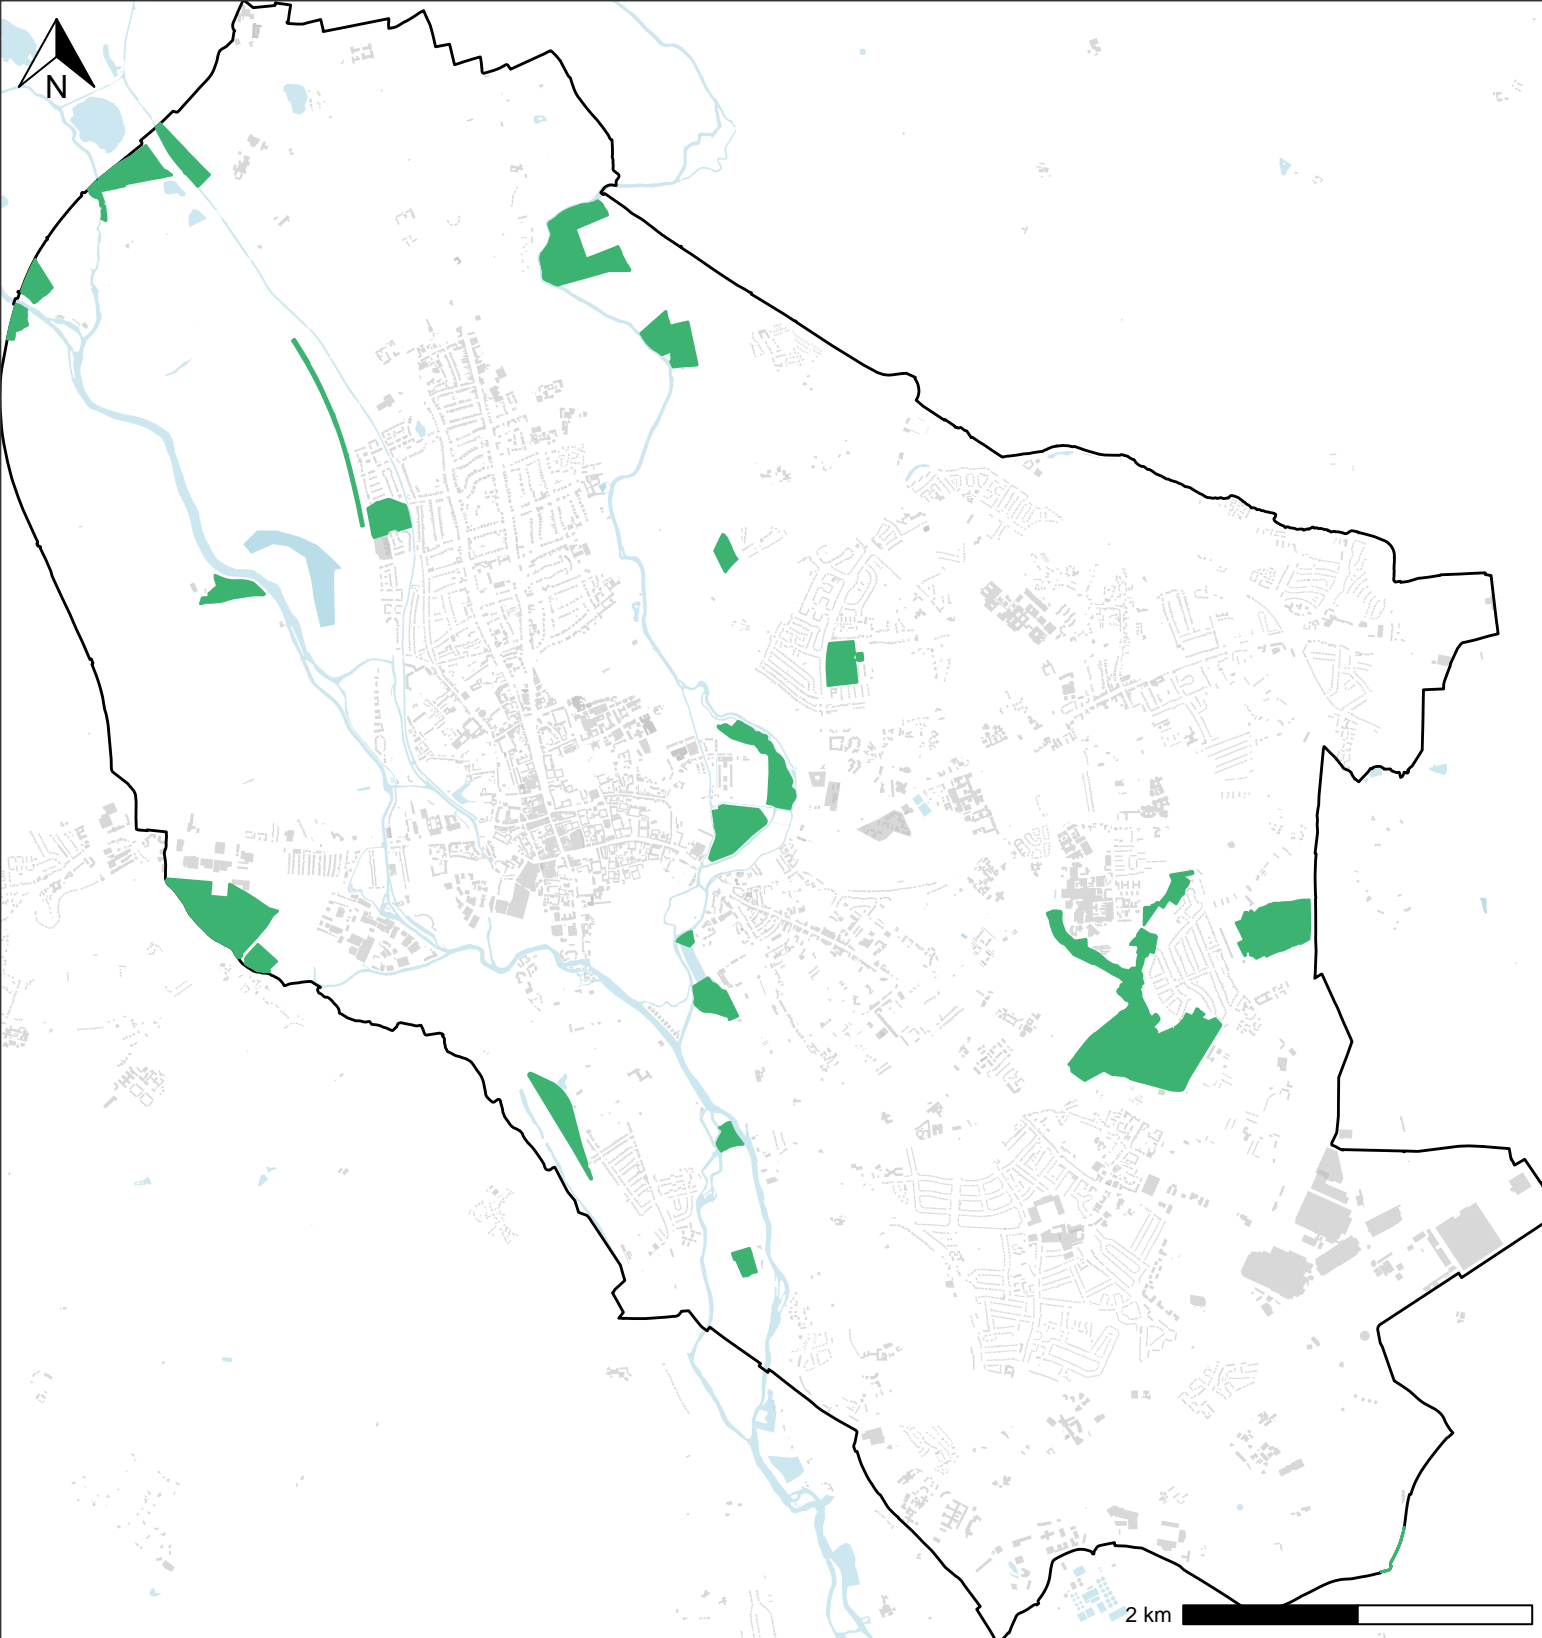

Local Wildlife Sites in Oxford City April 2023

Map produced by Thames Valley Environmental Records Centre in 2023 (c) Crown Copyright.
All rights reserved Oxfordshire County Council Licence No 100023343 (2023)
FOR REFERENCE PURPOSES ONLY, NO FURTHER COPIES MAY BE MADE