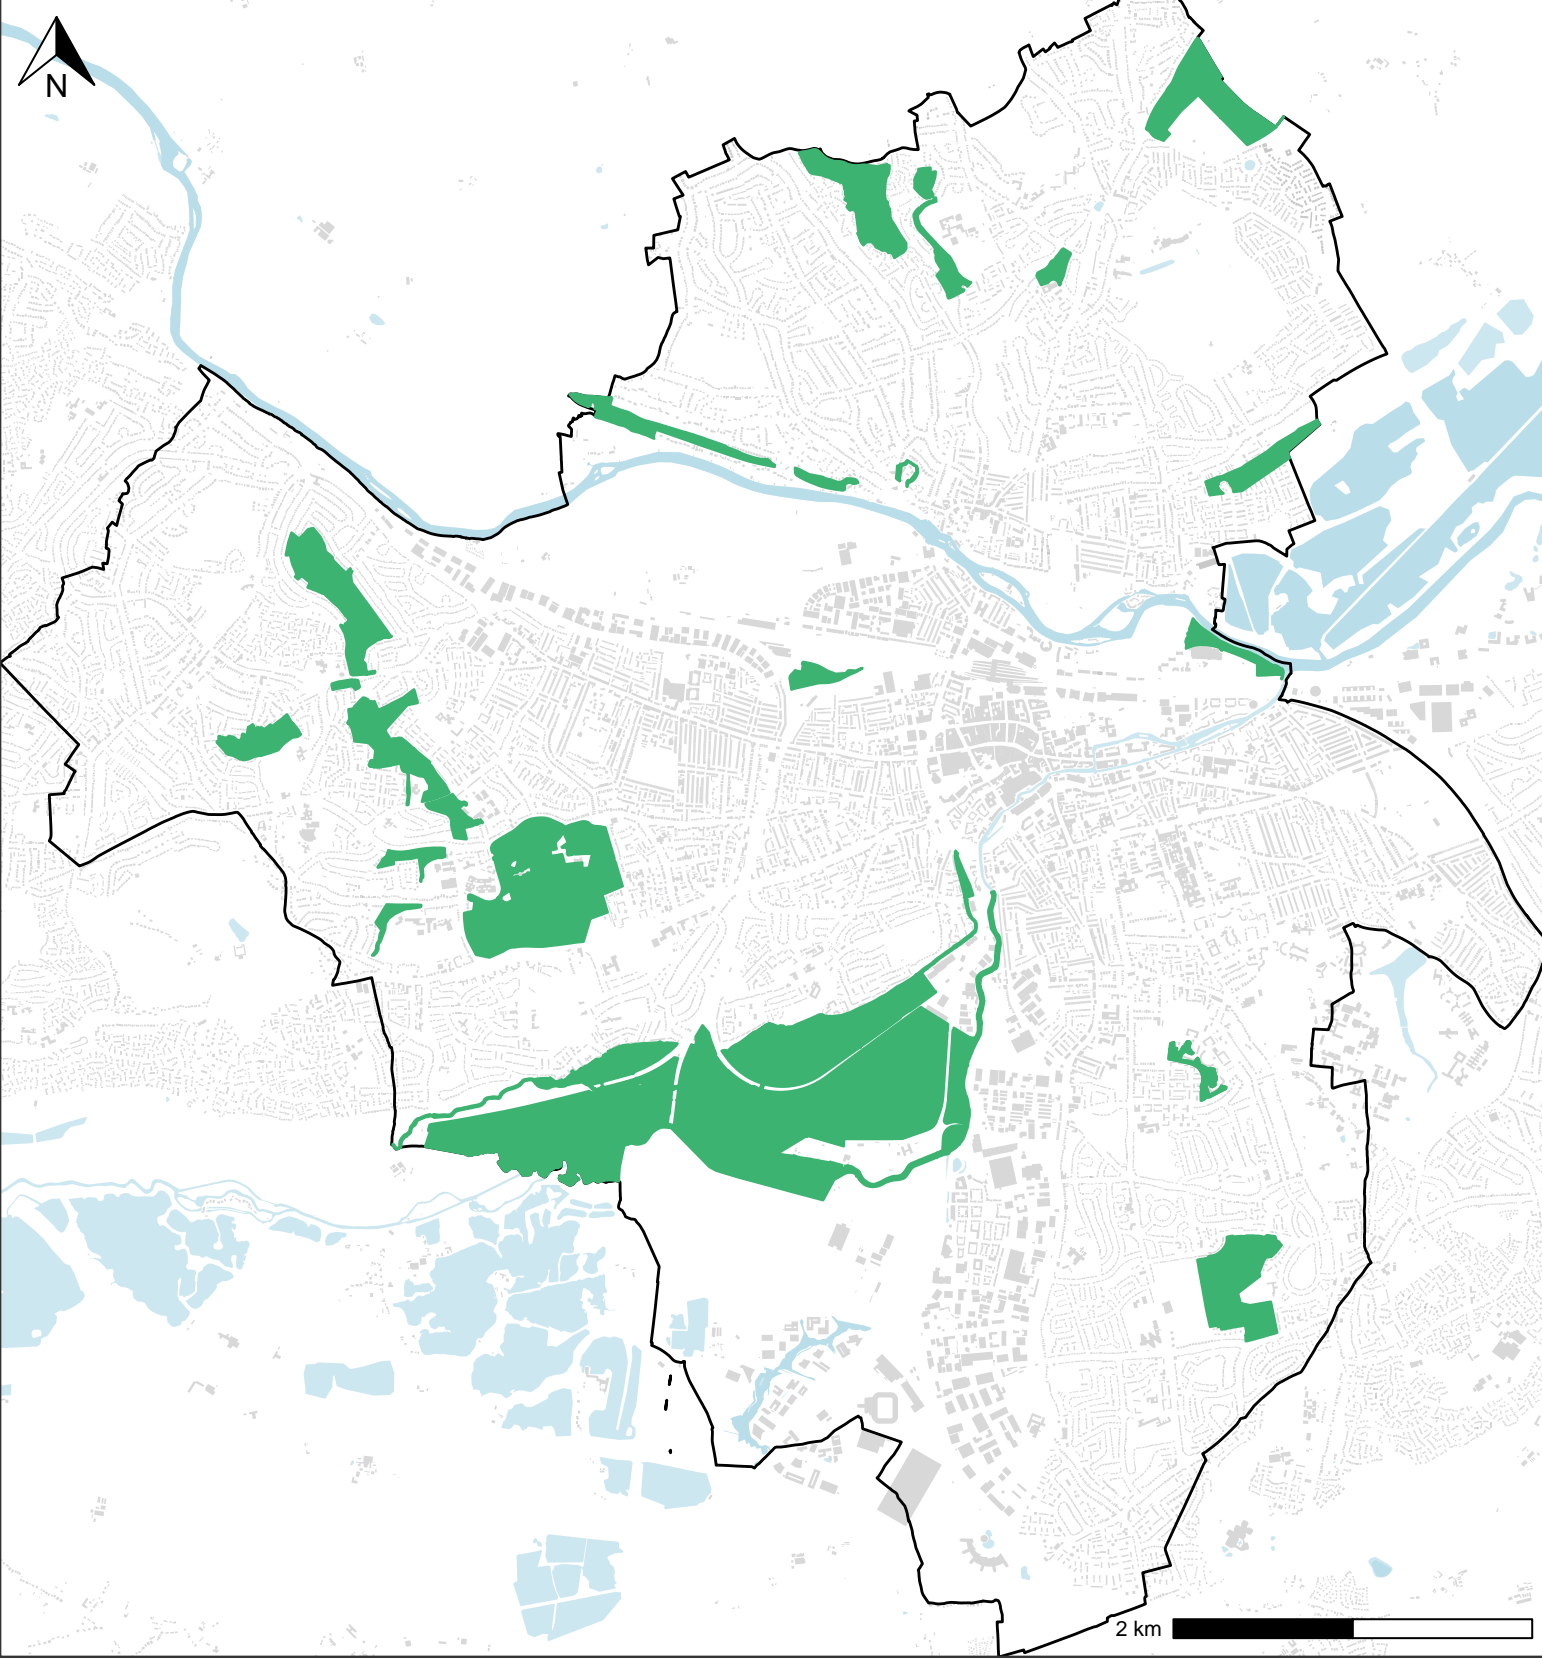

Local Wildlife Sites in Reading 2023

Map produced by Thames Valley Environmental Records Centre in 2023 (c) Crown Copyright.
All rights reserved Oxfordshire County Council Licence No 100023343 (2023)
FOR REFERENCE PURPOSES ONLY, NO FURTHER COPIES MAY BE MADE