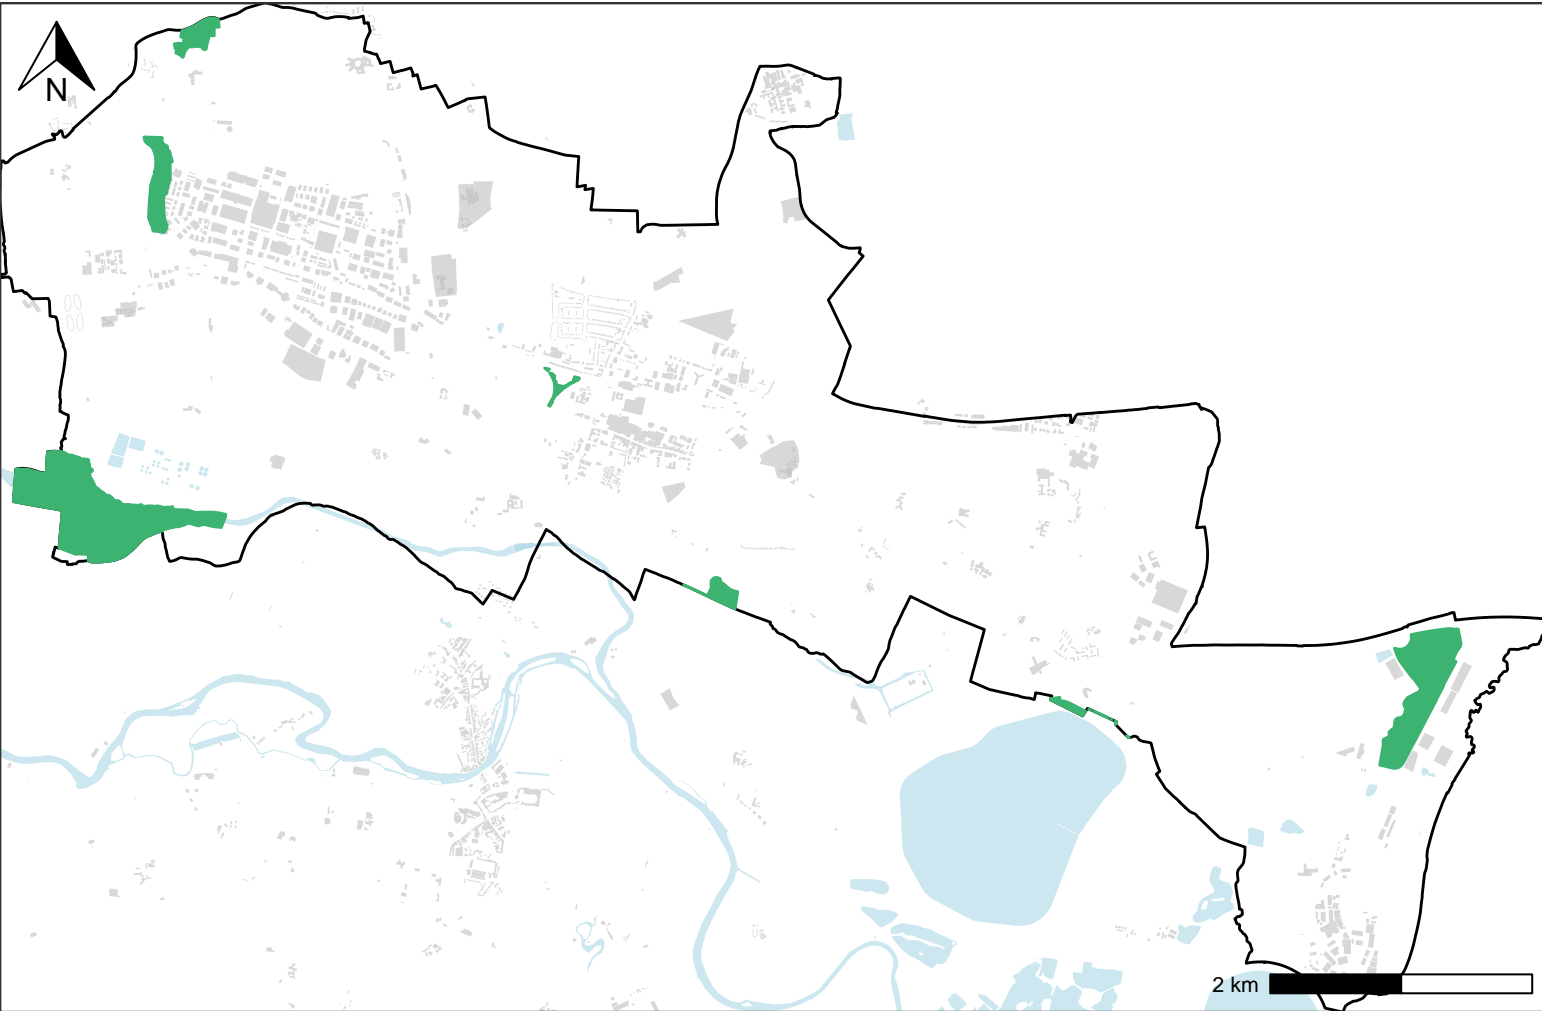

# Local Wildlife Sites in Slough April 2023

Map produced by Thames Valley Environmental Records Centre in 2023 (c) Crown Copyright.  
All rights reserved Oxfordshire County Council Licence No 100023343 (2023)  
FOR REFERENCE PURPOSES ONLY, NO FURTHER COPIES MAY BE MADE