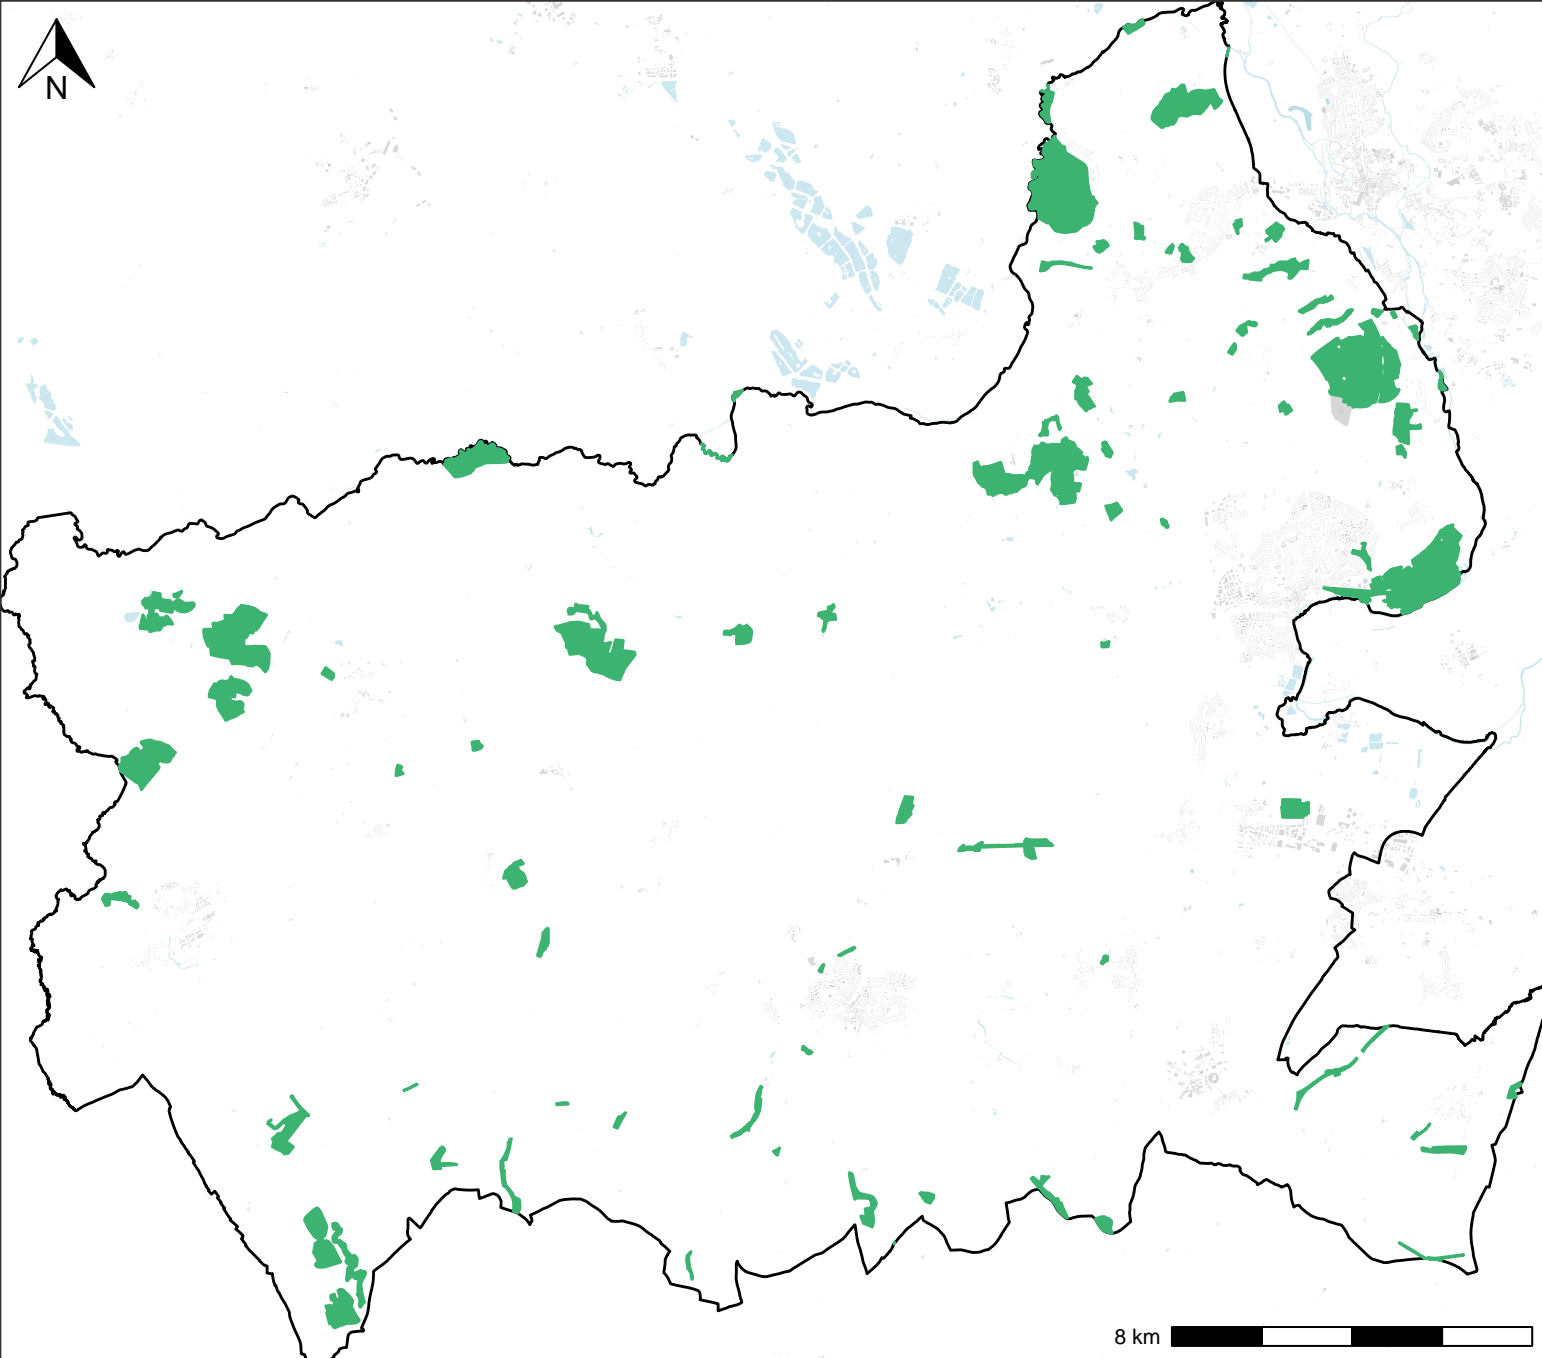

Local Wildlife Sites in Vale of White Horse April 2023

Map produced by Thames Valley Environmental Records Centre in 2023 (c) Crown Copyright.
All rights reserved Oxfordshire County Council Licence No 100023343 (2023)
FOR REFERENCE PURPOSES ONLY, NO FURTHER COPIES MAY BE MADE