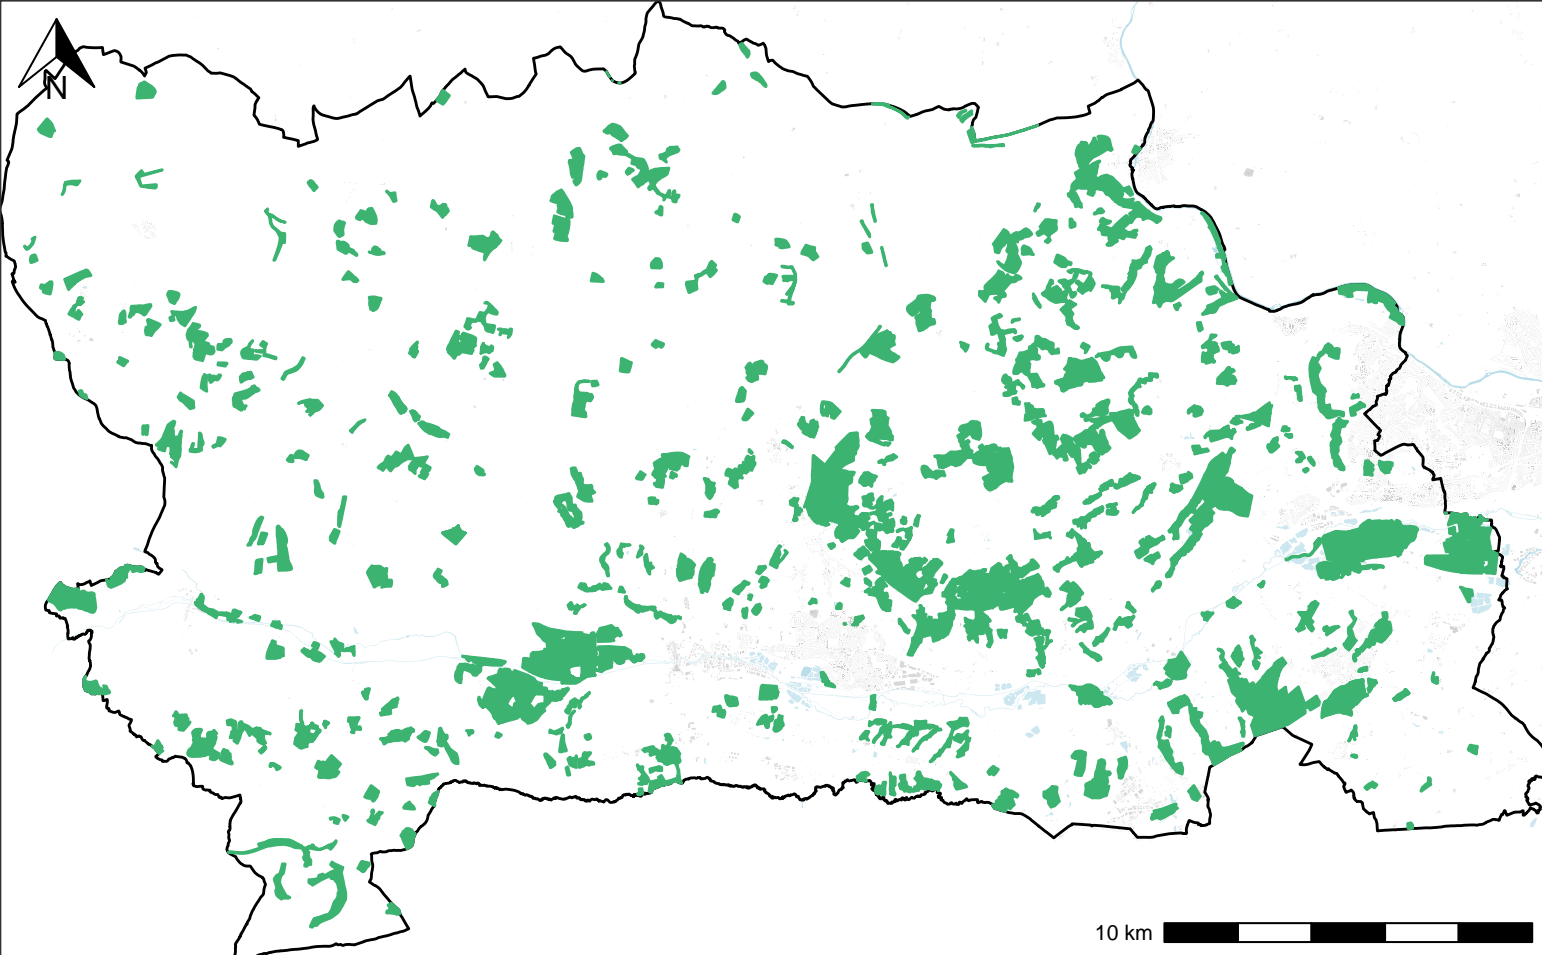

Local Wildlife Sites in West Berkshire April 2023

Map produced by Thames Valley Environmental Records Centre in 2023 (c) Crown Copyright.
All rights reserved Oxfordshire County Council Licence No 100023343 (2023)
FOR REFERENCE PURPOSES ONLY, NO FURTHER COPIES MAY BE MADE