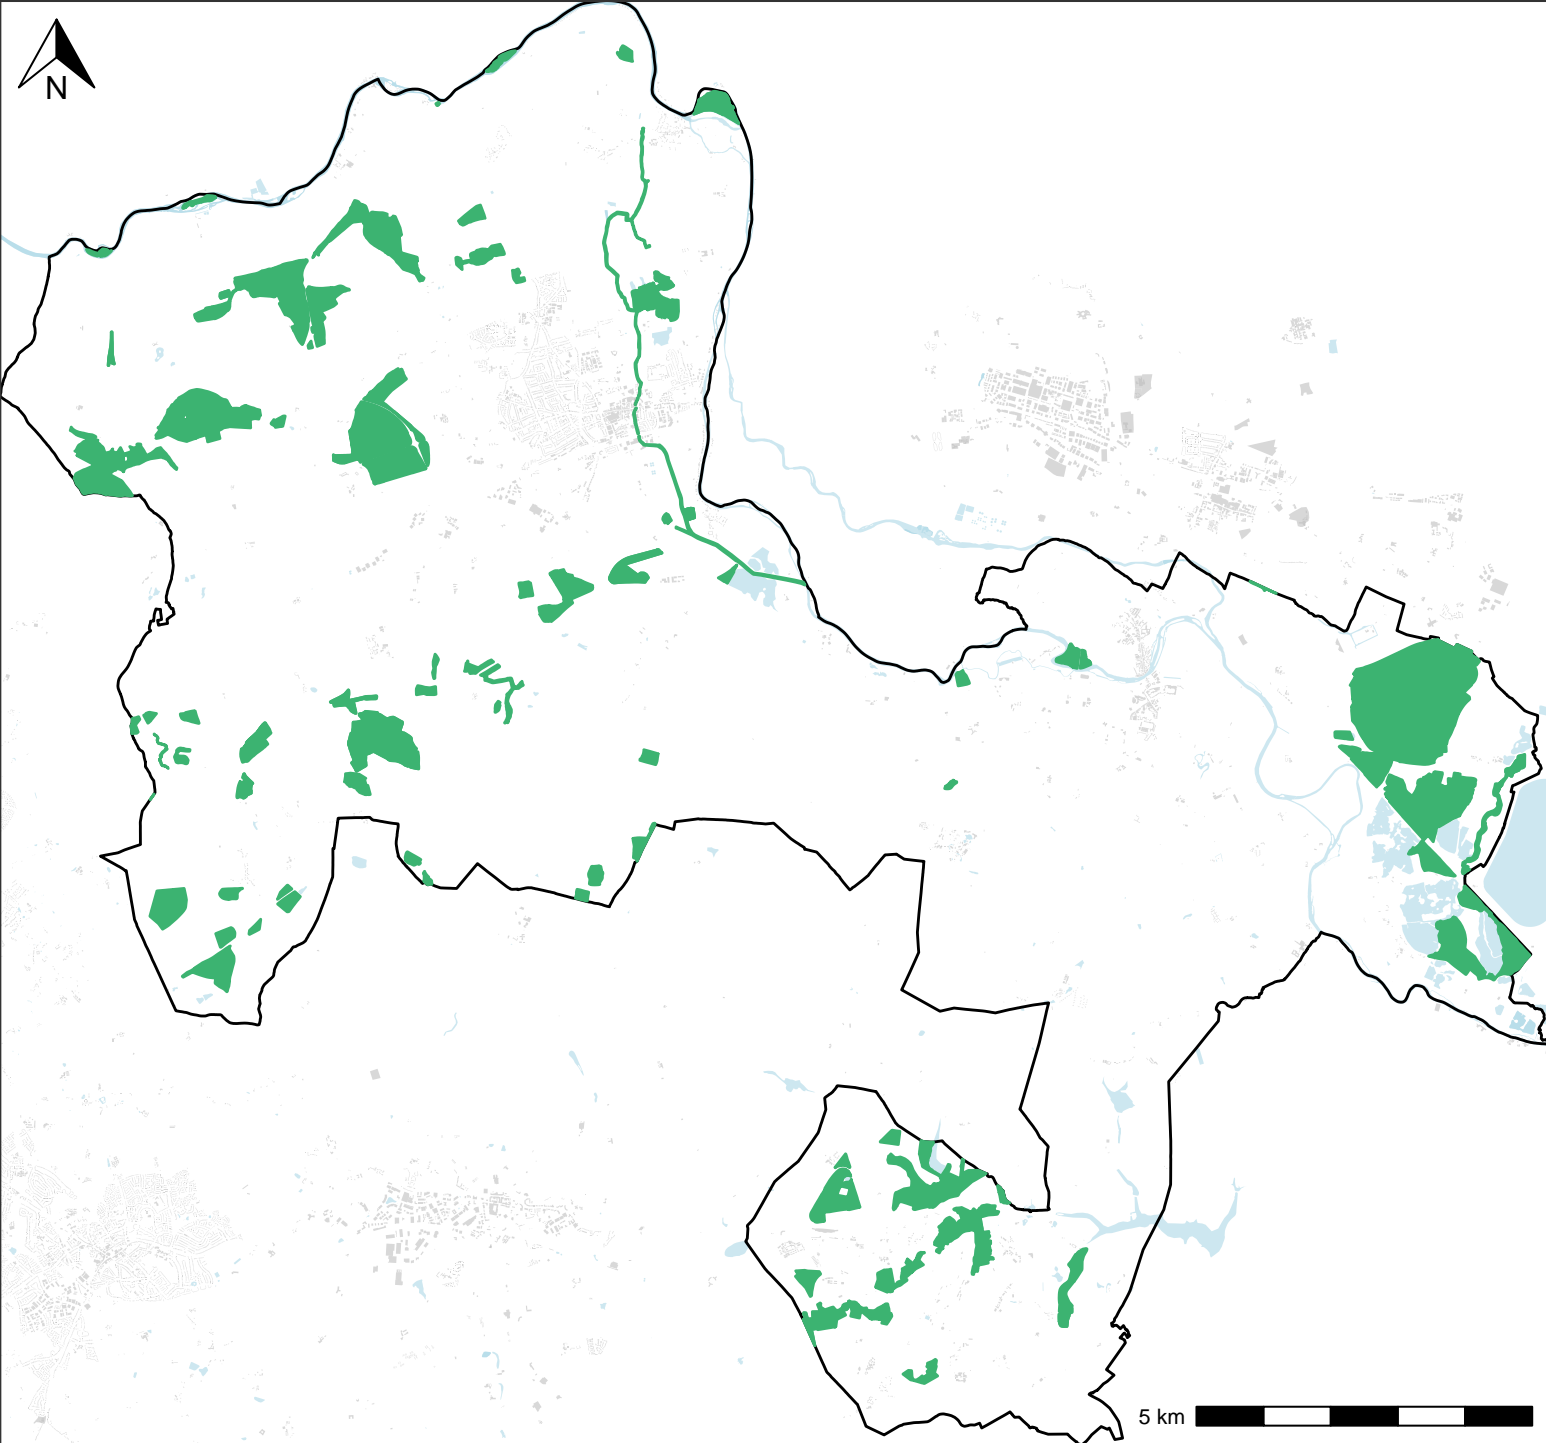

# Local Wildlife Sites in Windsor and Maidenhead April 2023

Map produced by Thames Valley Environmental Records Centre in 2023 (c) Crown Copyright.  
All rights reserved Oxfordshire County Council Licence No 100023343 (2023)  
FOR REFERENCE PURPOSES ONLY, NO FURTHER COPIES MAY BE MADE