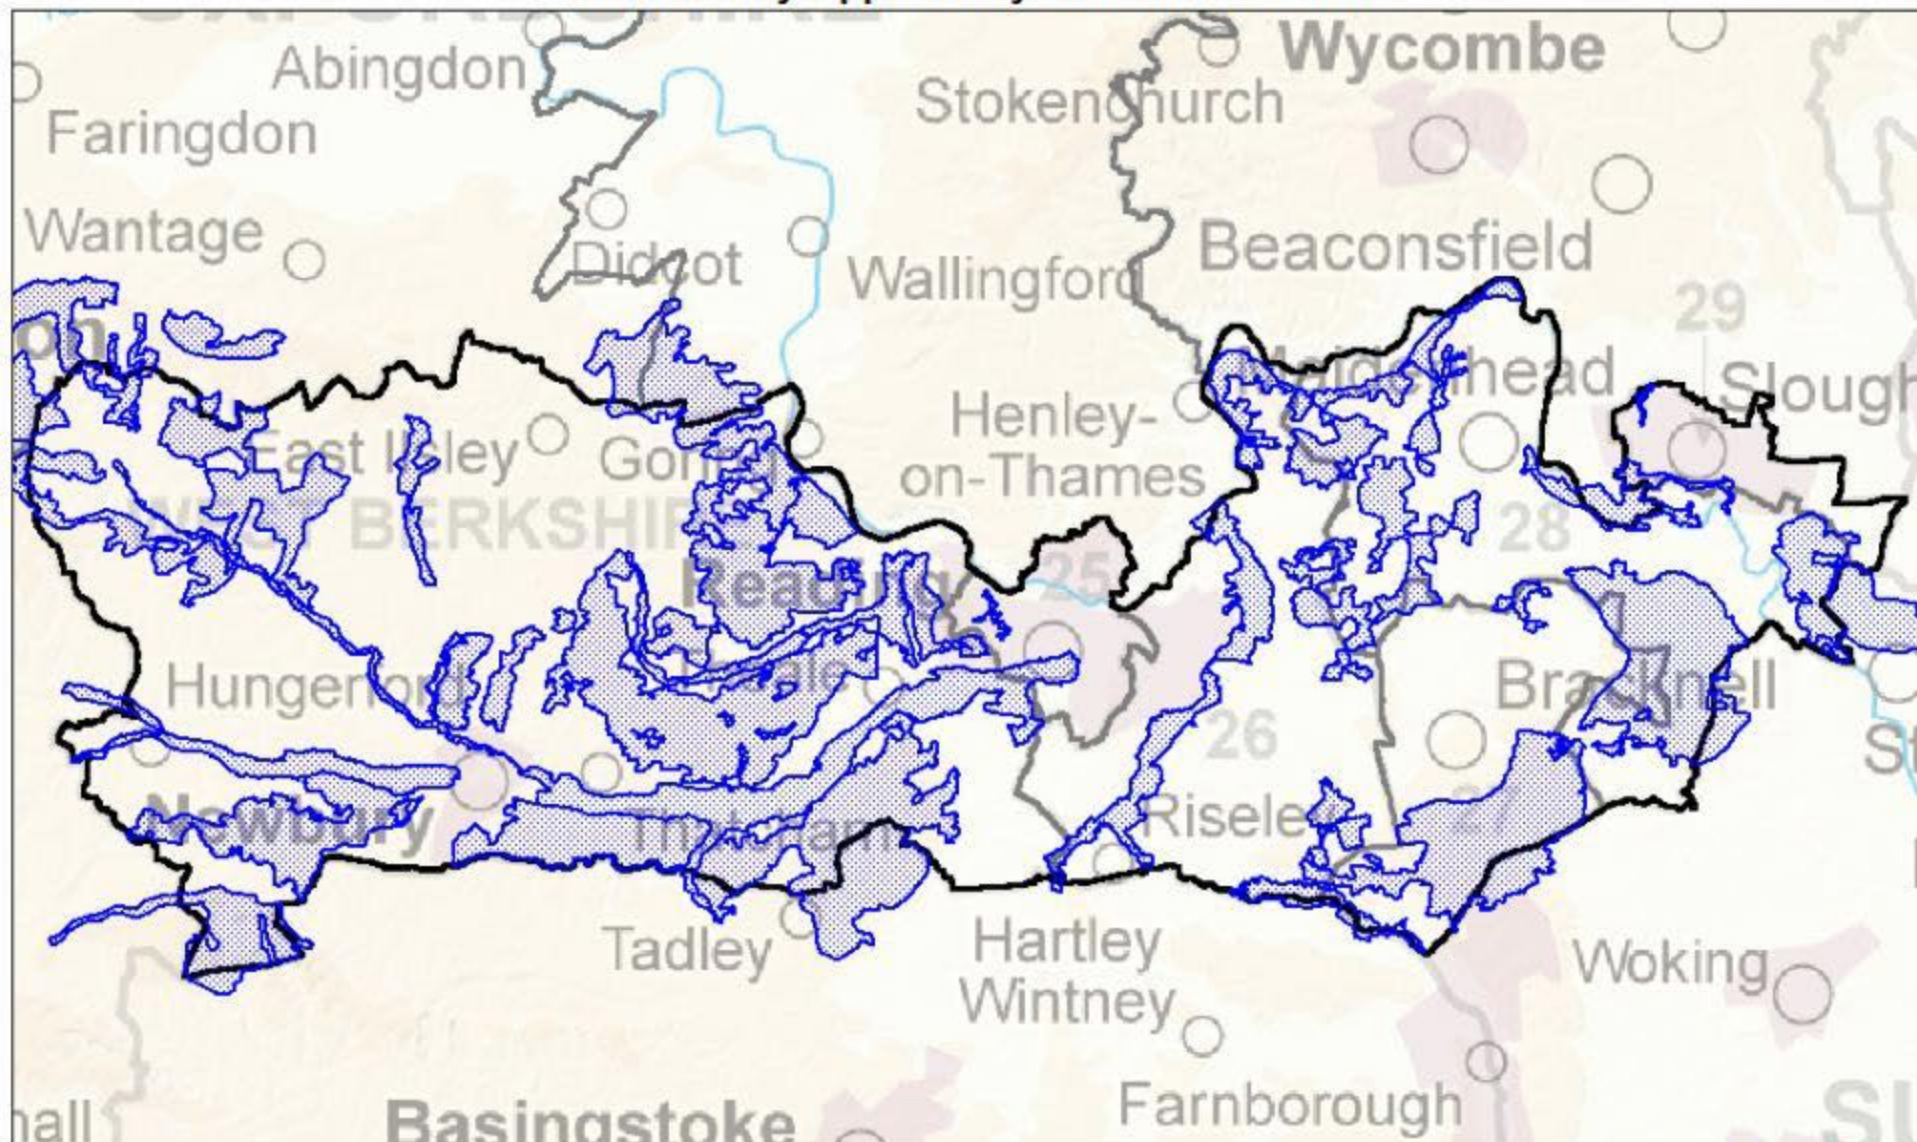

Conservation Target Areas in Oxfordshire

 Conservation Target Area

Map produced by Thames Valley Environmental Records Centre in 2012
© Crown Copyright. All rights reserved Oxfordshire County Council Licence No 100023343 (2012)
FOR REFERENCE PURPOSES ONLY, NO FURTHER COPIES MAY BE MADE

A grassland habitat network for Bracknell Forest

Biodiversity Opportunity Areas in Berkshire

 Biodiversity Opportunity Area

 Berkshire boundary

 Unitary boundary

Map produced by Thames Valley Environmental Records Centre in 2012
© Crown Copyright. All rights reserved Oxfordshire County Council Licence No 100023343 (2012)
FOR REFERENCE PURPOSES ONLY, NO FURTHER COPIES MAY BE MADE