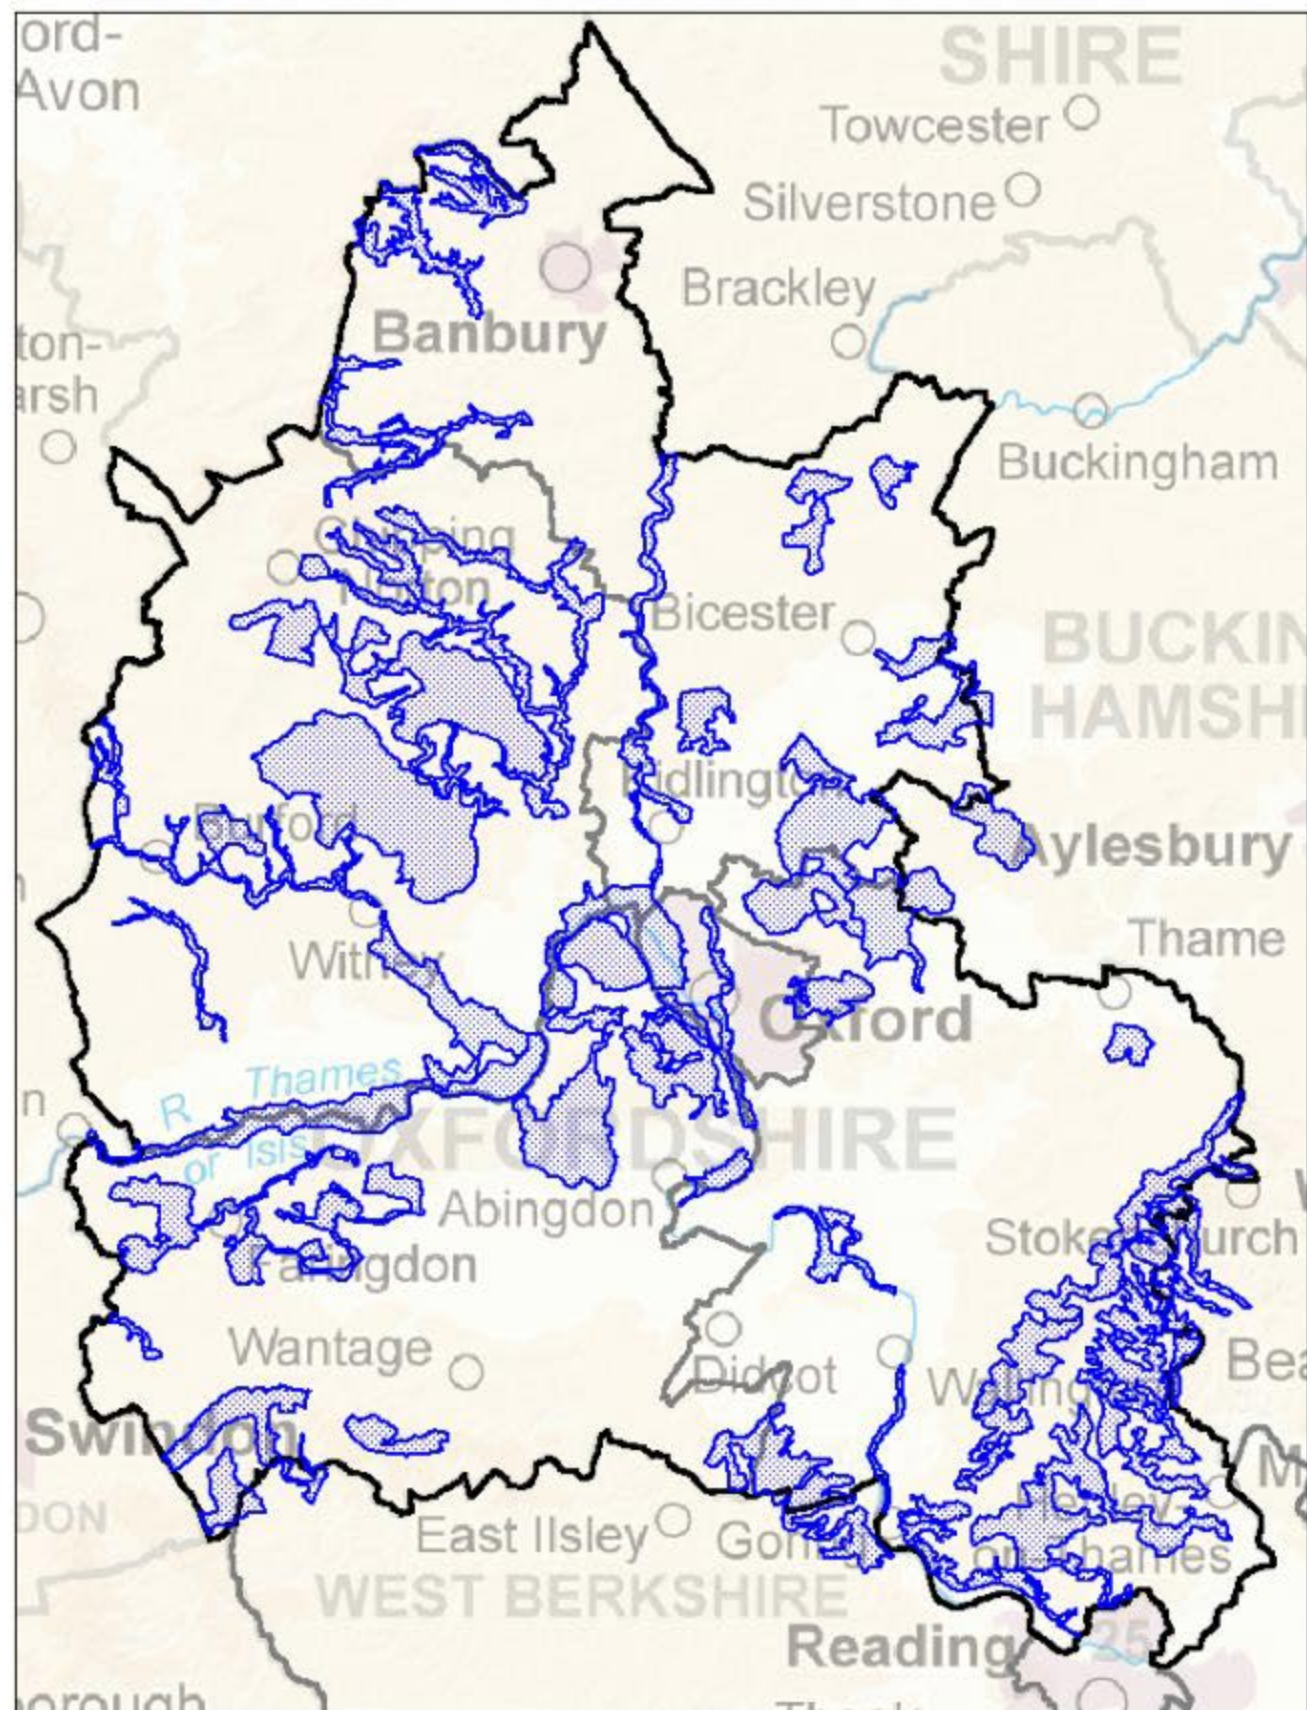

Conservation Target Areas in Oxfordshire

 Conservation Target Area

Map produced by Thames Valley Environmental Records Centre in 2012
© Crown Copyright. All rights reserved Oxfordshire County Council Licence No 100023343 (2012)
FOR REFERENCE PURPOSES ONLY, NO FURTHER COPIES MAY BE MADE

A grassland habitat network for Bracknell Forest

Biodiversity Opportunity Areas in Berkshire

 Biodiversity Opportunity Area

 Berkshire boundary

 Unitary boundary

Map produced by Thames Valley Environmental Records Centre in 2012
© Crown Copyright. All rights reserved Oxfordshire County Council Licence No 100023343 (2012)
FOR REFERENCE PURPOSES ONLY, NO FURTHER COPIES MAY BE MADE