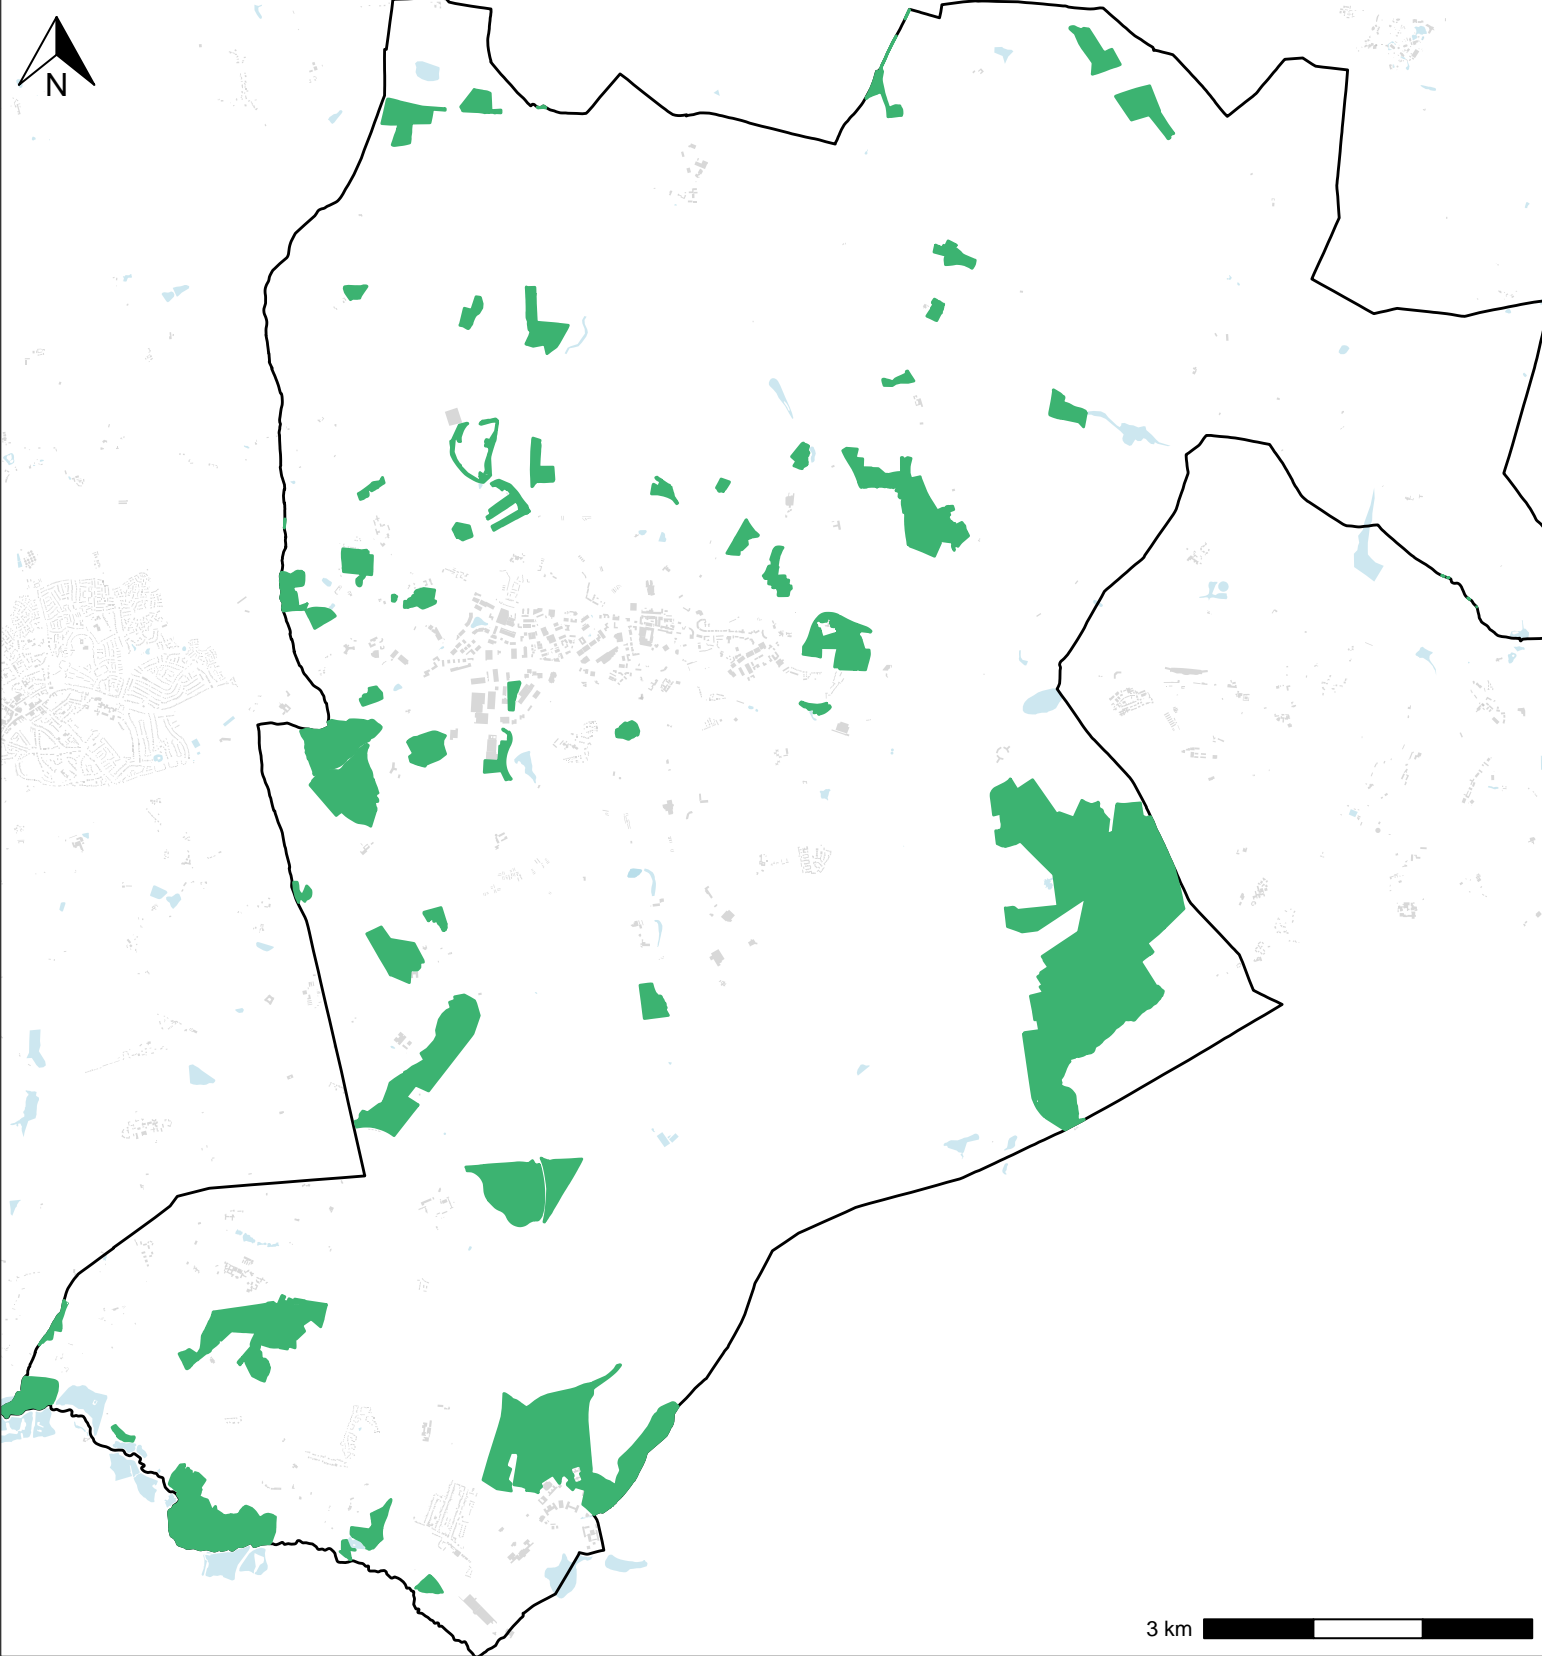

Local Wildlife Sites in Bracknell Forest 2024

Map produced by Thames Valley Environmental Records Centre in 2024 (c) Crown Copyright.
All rights reserved Oxfordshire County Council Licence No 100023343 (2024)
FOR REFERENCE PURPOSES ONLY, NO FURTHER COPIES MAY BE MADE