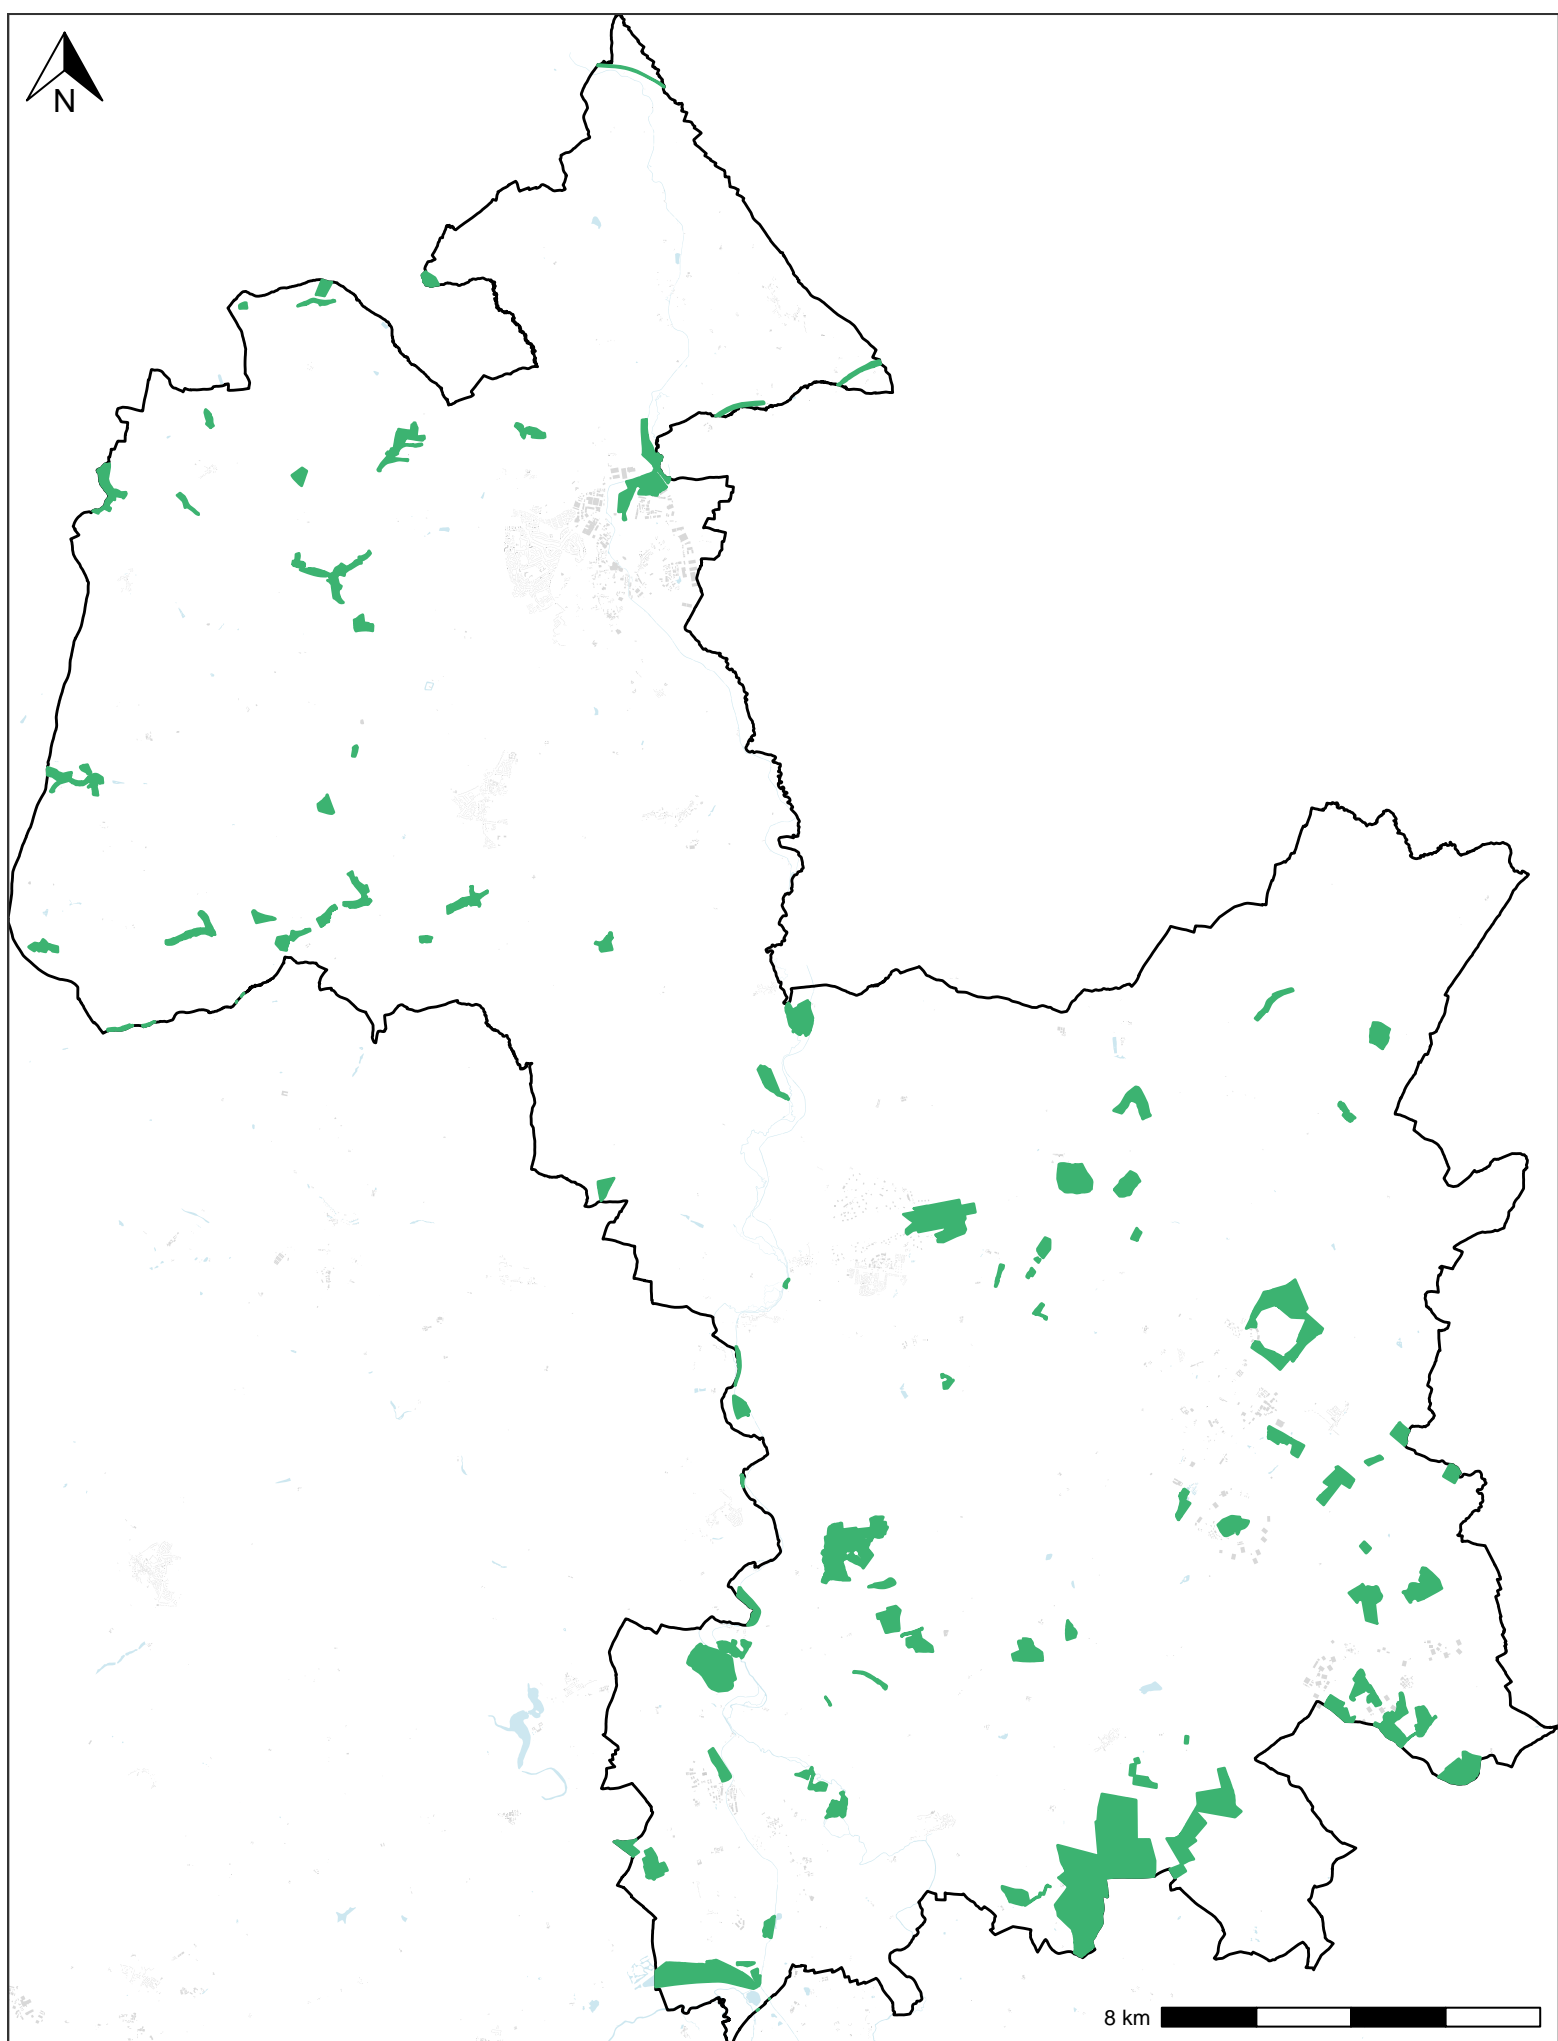

Local Wildlife Sites in Cherwell 2024

Map produced by Thames Valley Environmental Records Centre in 2024 (c) Crown Copyright.
All rights reserved Oxfordshire County Council Licence No 100023343 (2024)
FOR REFERENCE PURPOSES ONLY, NO FURTHER COPIES MAY BE MADE