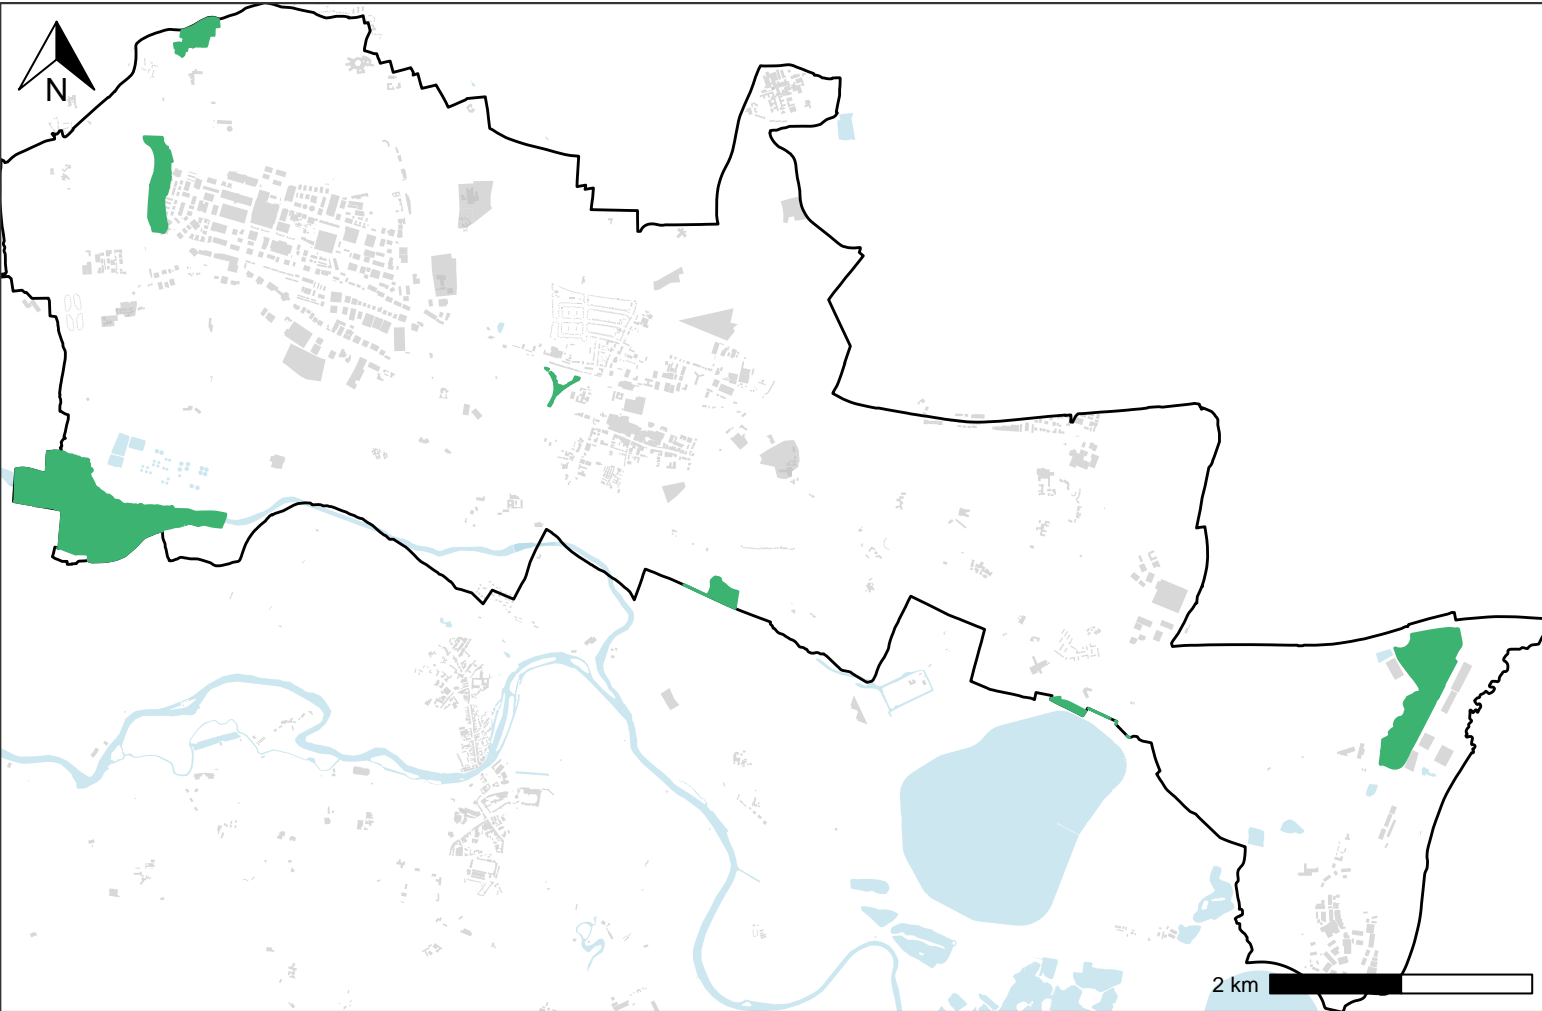

# Local Wildlife Sites in Slough 2024

Map produced by Thames Valley Environmental Records Centre in 2024 (c) Crown Copyright.  
All rights reserved Oxfordshire County Council Licence No 100023343 (2024)  
FOR REFERENCE PURPOSES ONLY, NO FURTHER COPIES MAY BE MADE