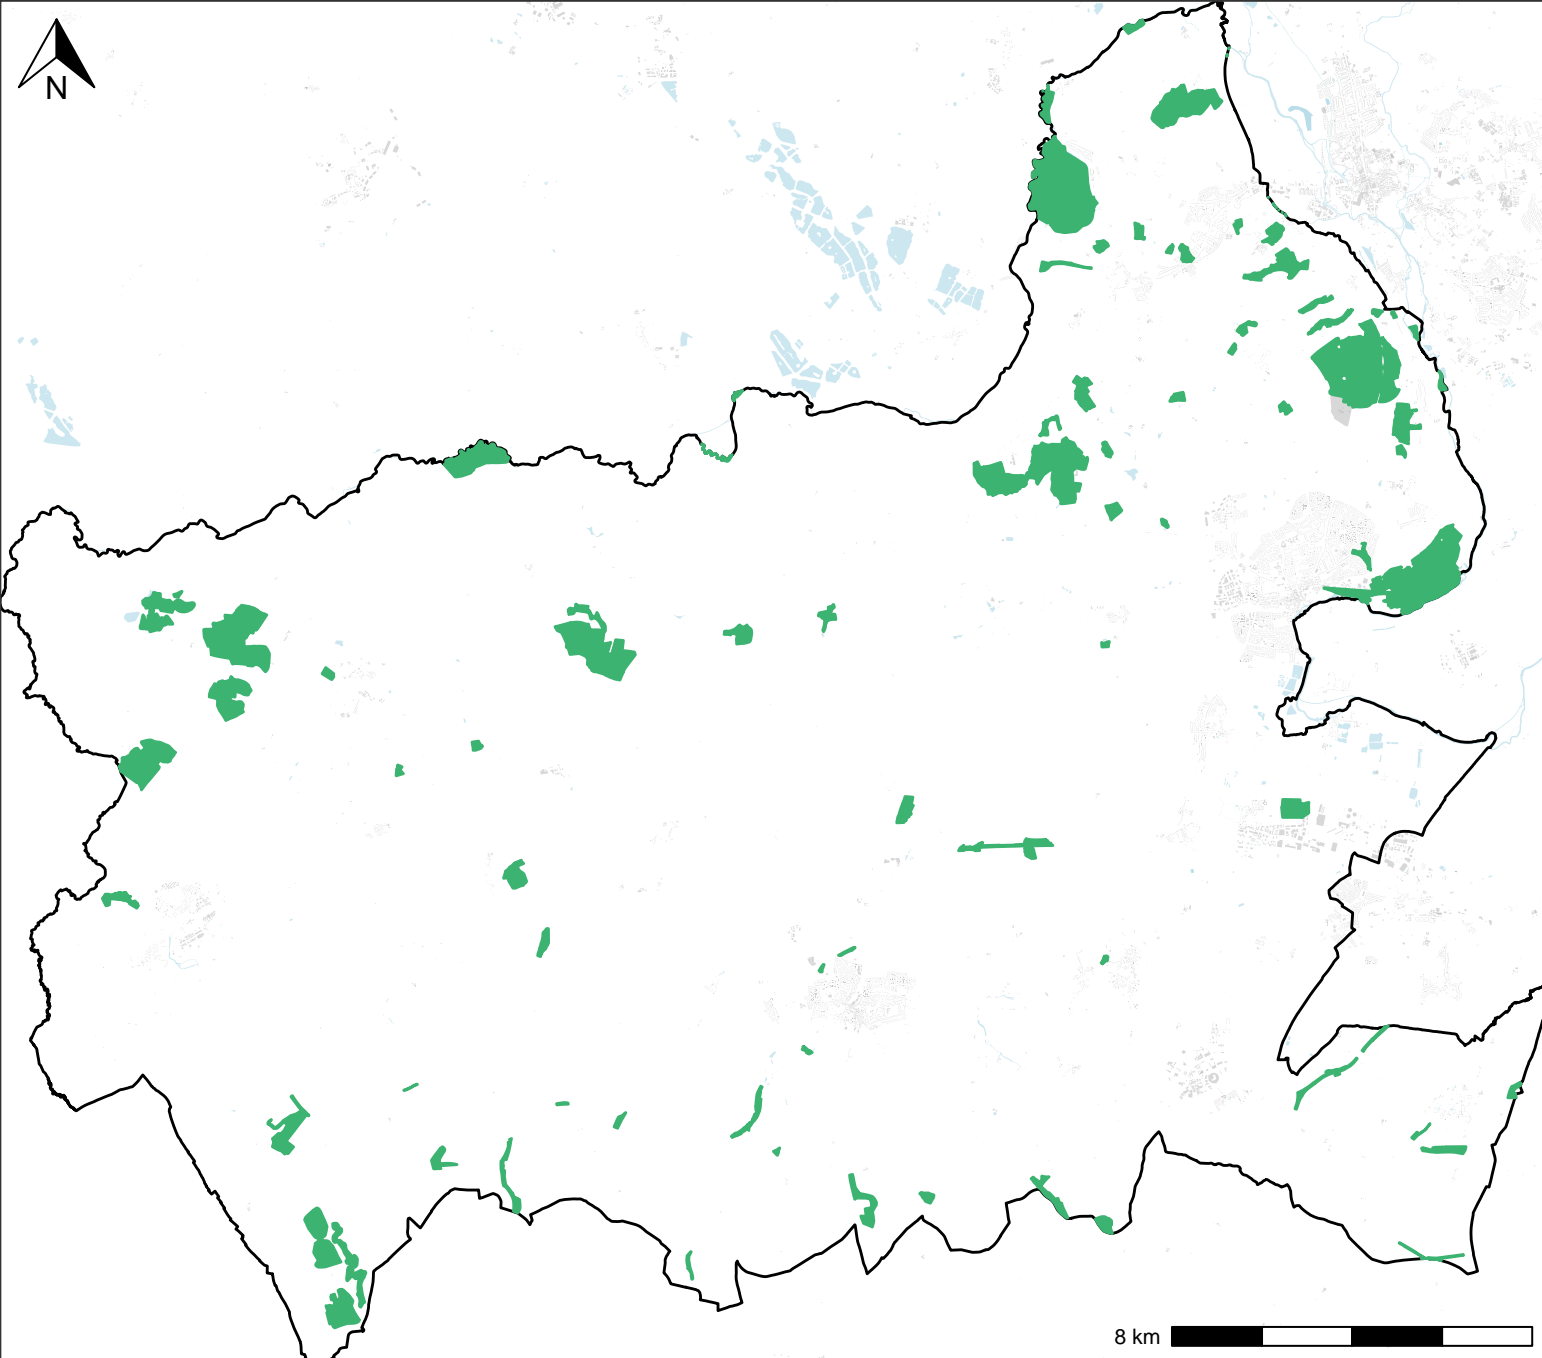

# Local Wildlife Sites in Vale of White Horse 2024

Map produced by Thames Valley Environmental Records Centre in 2024 (c) Crown Copyright.  
All rights reserved Oxfordshire County Council Licence No 100023343 (2024)  
FOR REFERENCE PURPOSES ONLY, NO FURTHER COPIES MAY BE MADE