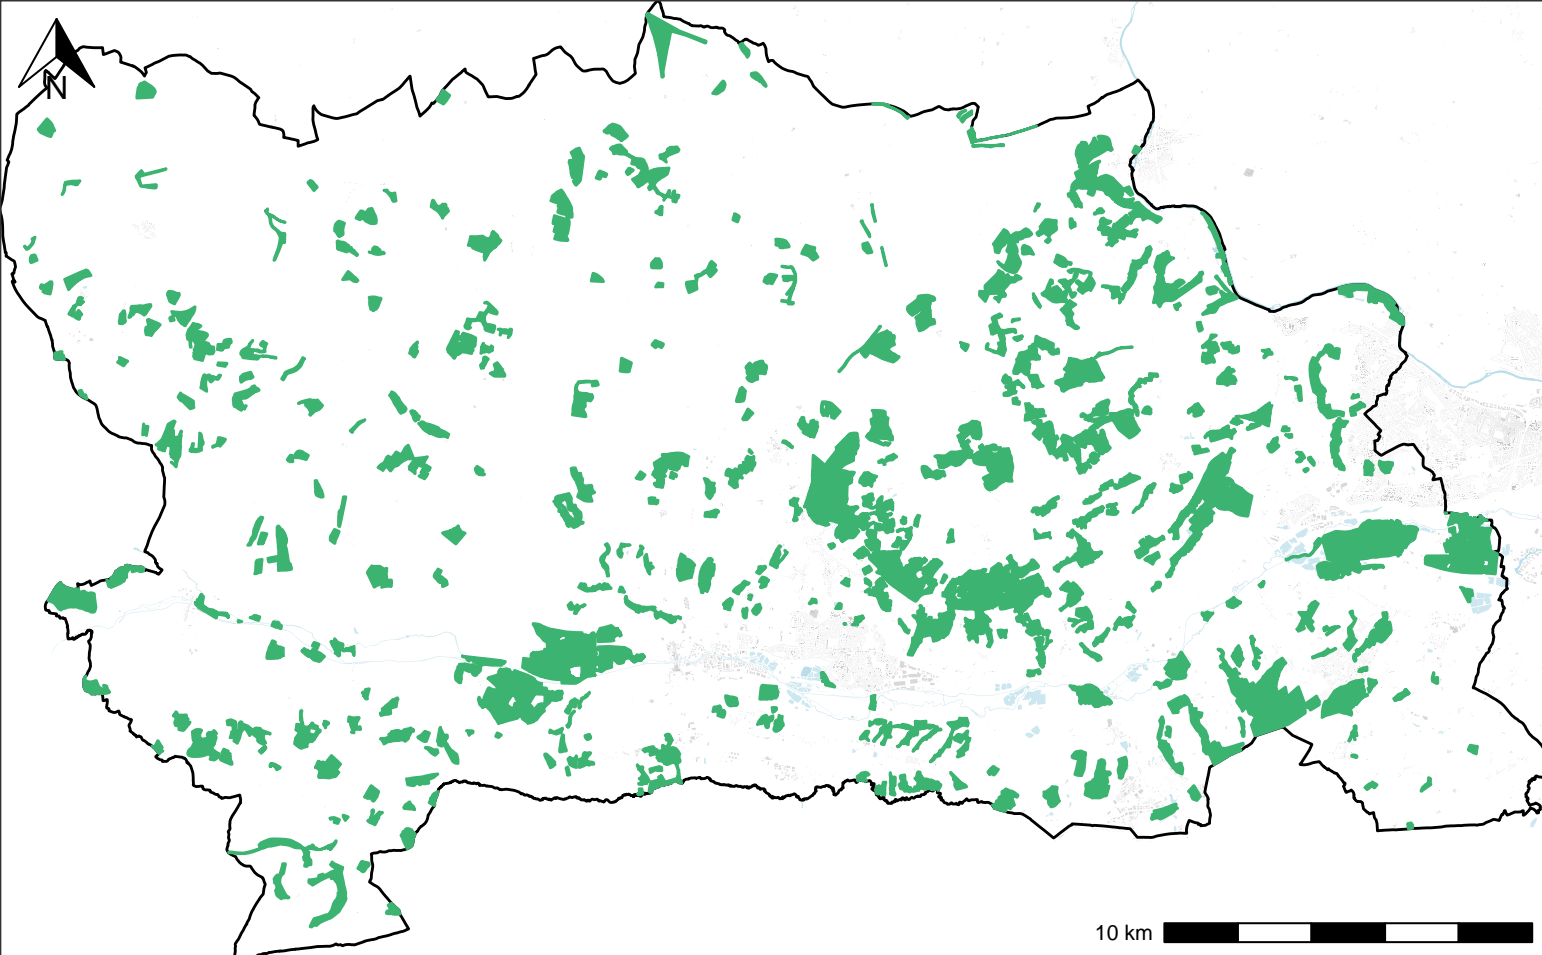

Local Wildlife Sites in West Berkshire 2024

Map produced by Thames Valley Environmental Records Centre in 2024 (c) Crown Copyright.
All rights reserved Oxfordshire County Council Licence No 100023343 (2024)
FOR REFERENCE PURPOSES ONLY, NO FURTHER COPIES MAY BE MADE