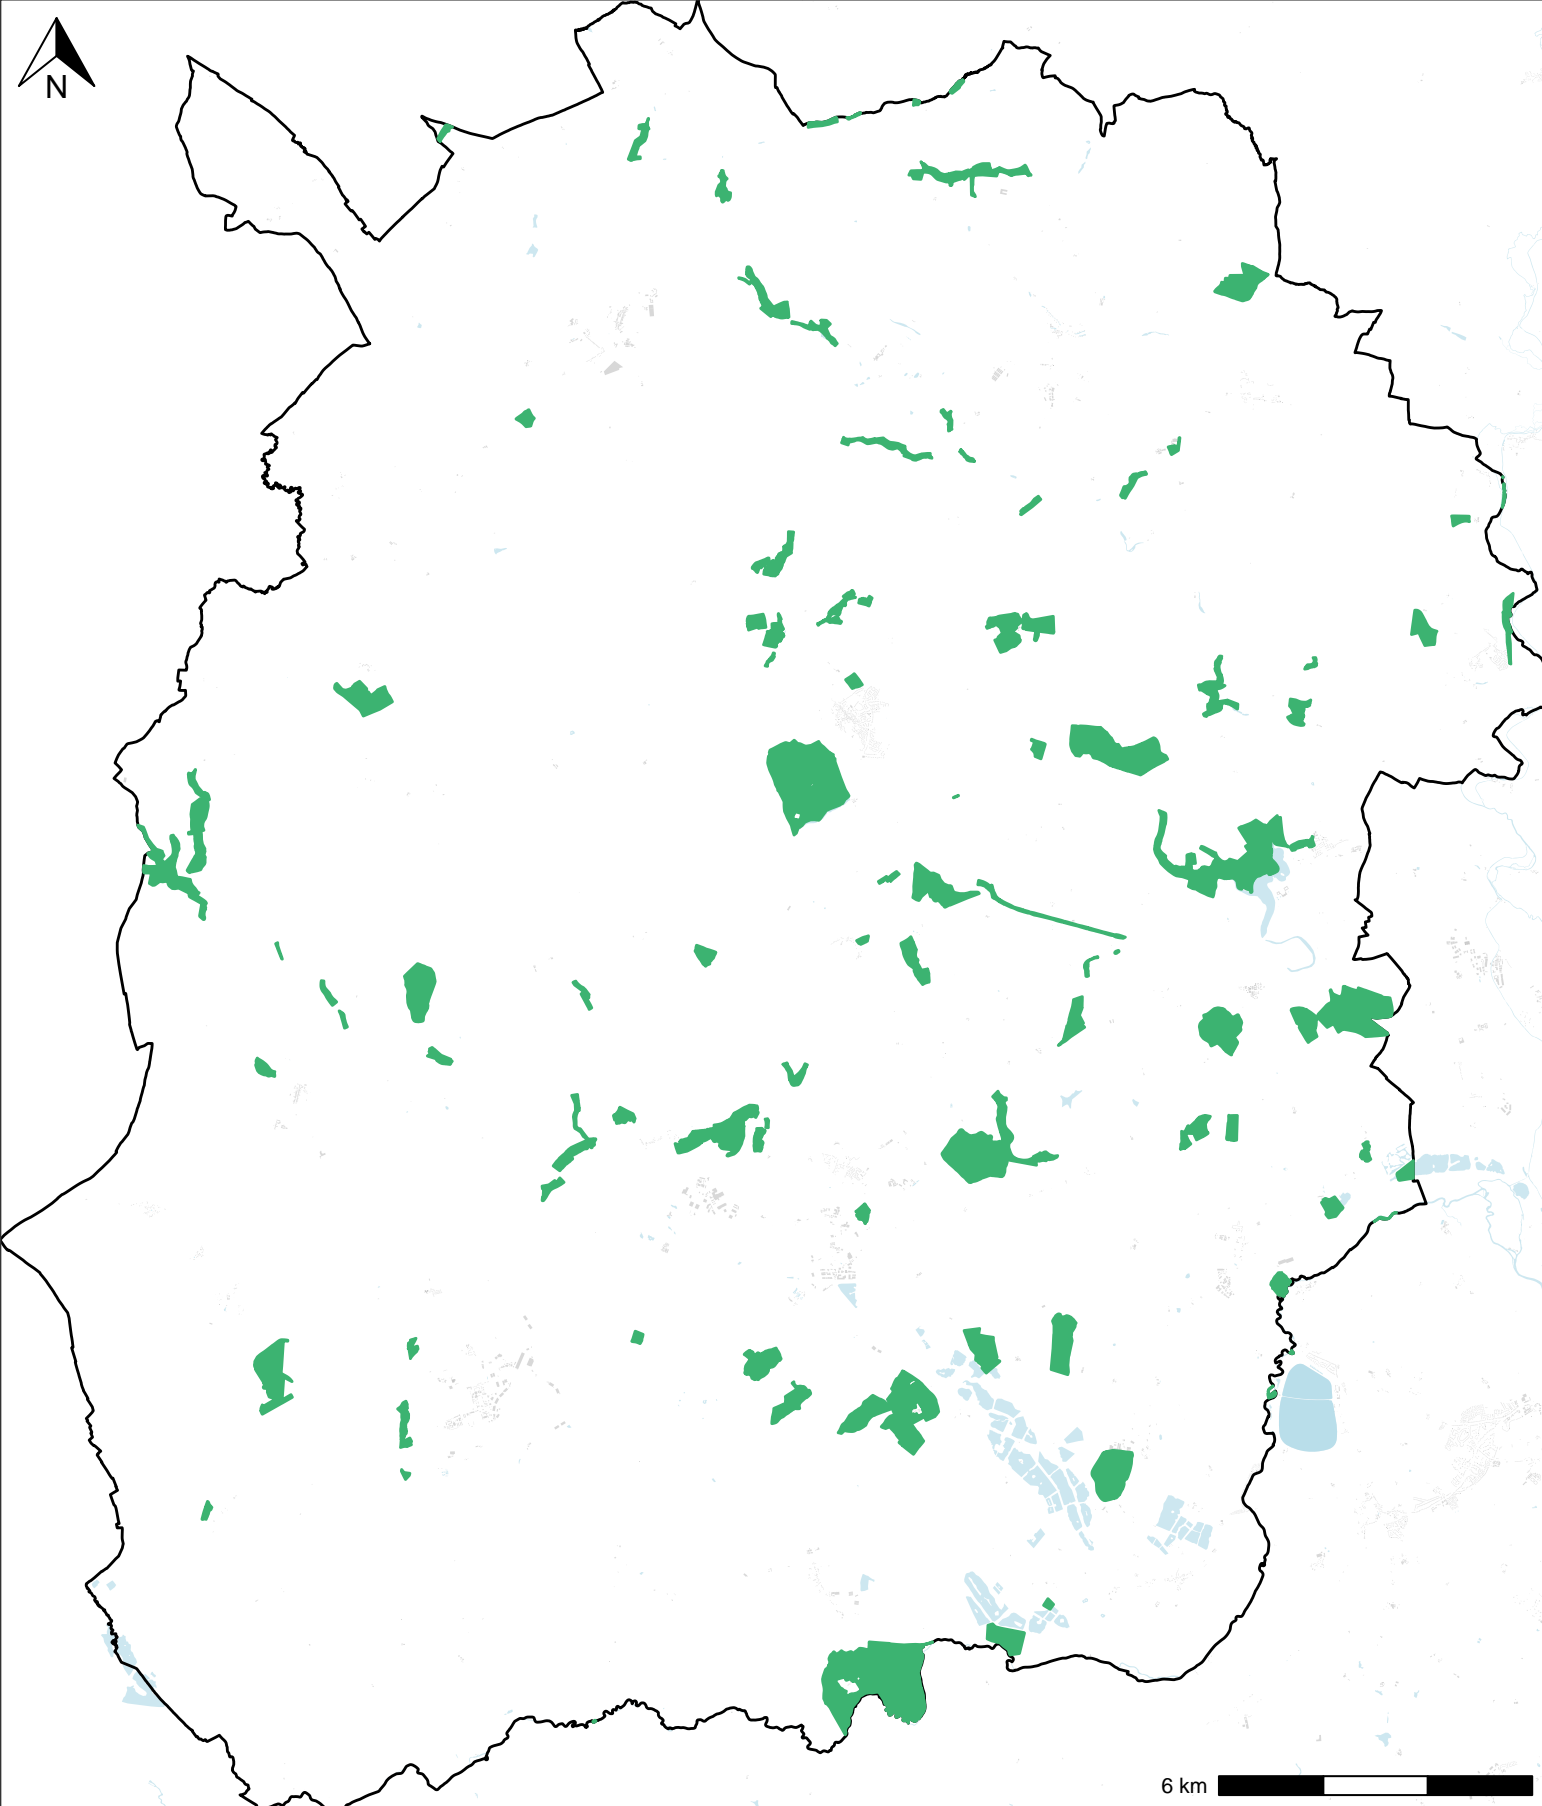

Local Wildlife Sites in West Oxfordshire 2024

Map produced by Thames Valley Environmental Records Centre in 2024 (c) Crown Copyright.
All rights reserved Oxfordshire County Council Licence No 100023343 (2024)
FOR REFERENCE PURPOSES ONLY, NO FURTHER COPIES MAY BE MADE