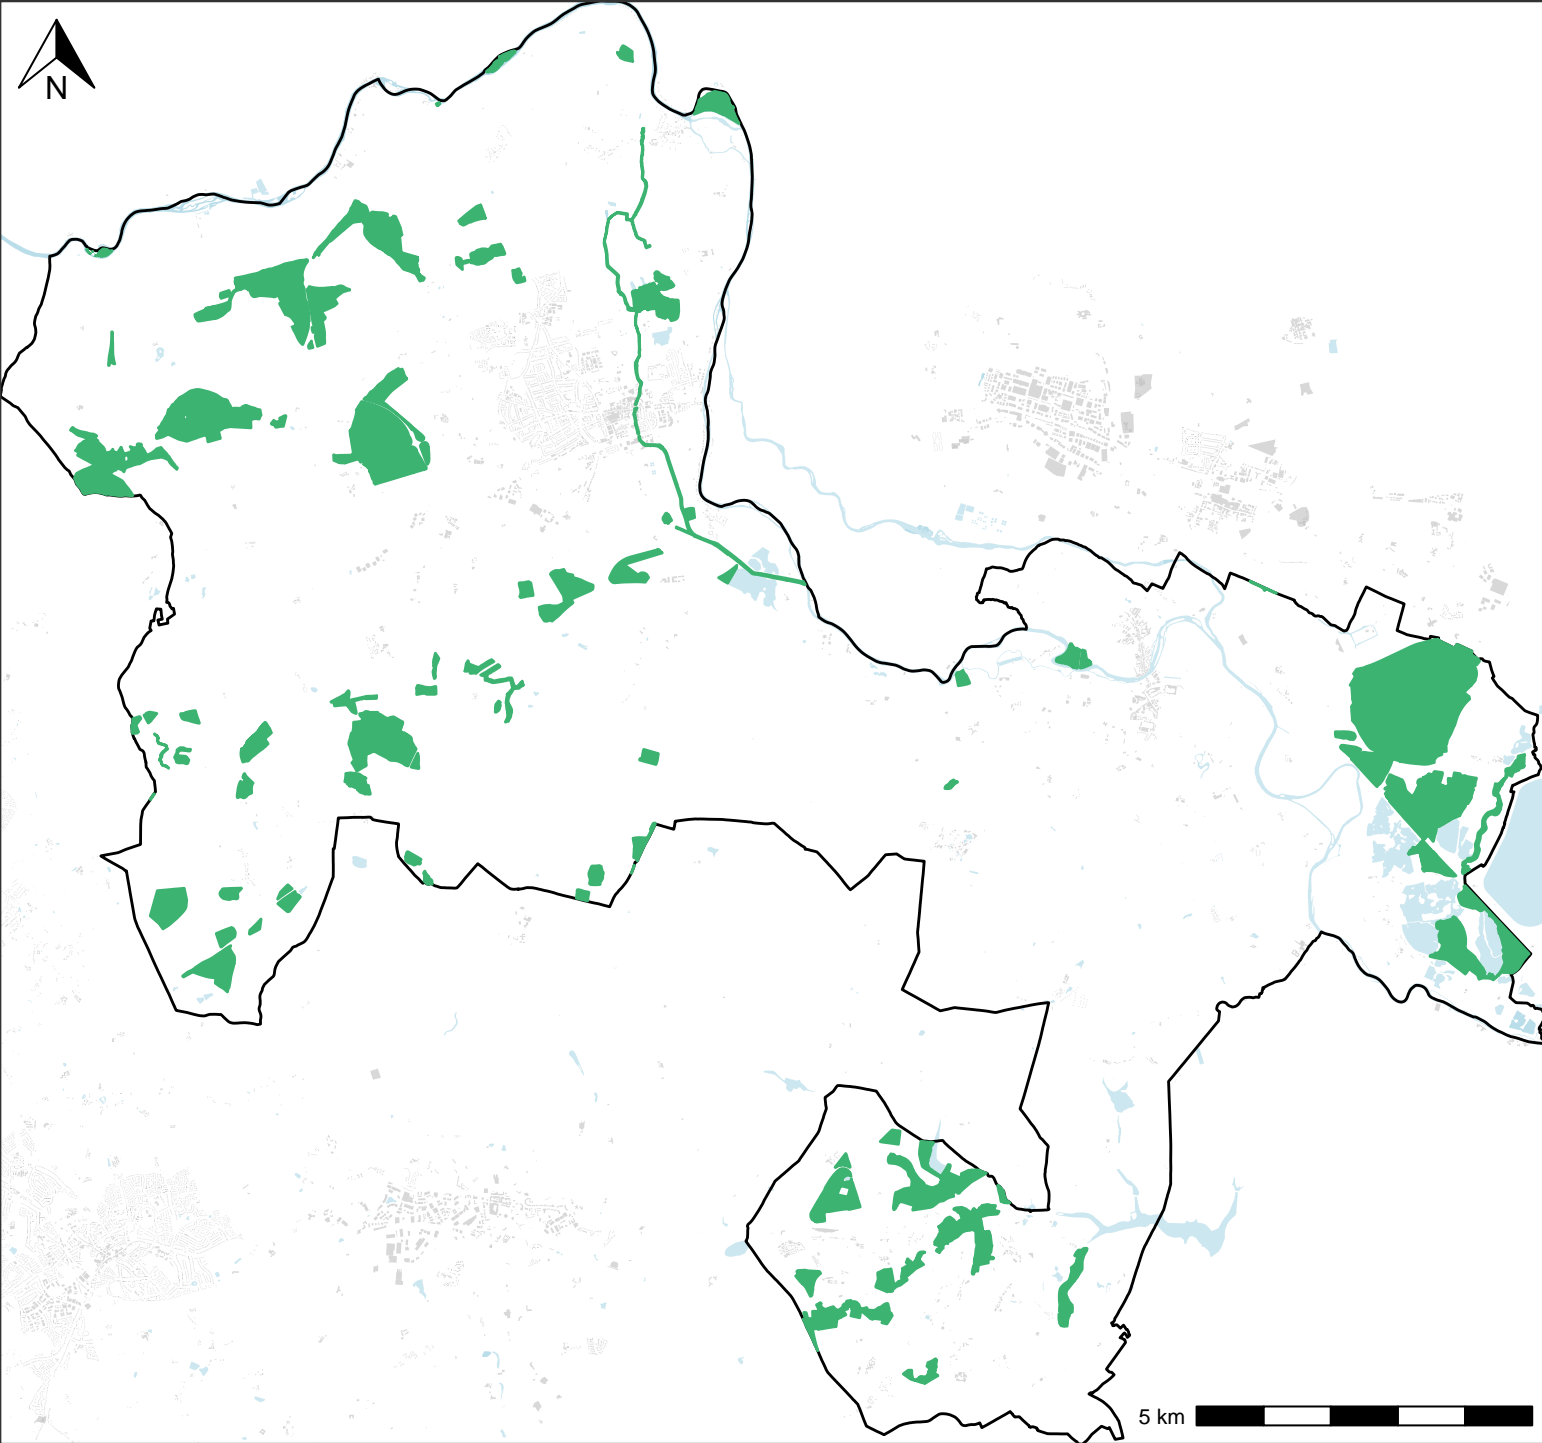

Local Wildlife Sites in Windsor and Maidenhead 2024

Map produced by Thames Valley Environmental Records Centre in 2024 (c) Crown Copyright.
All rights reserved Oxfordshire County Council Licence No 100023343 (2024)
FOR REFERENCE PURPOSES ONLY, NO FURTHER COPIES MAY BE MADE