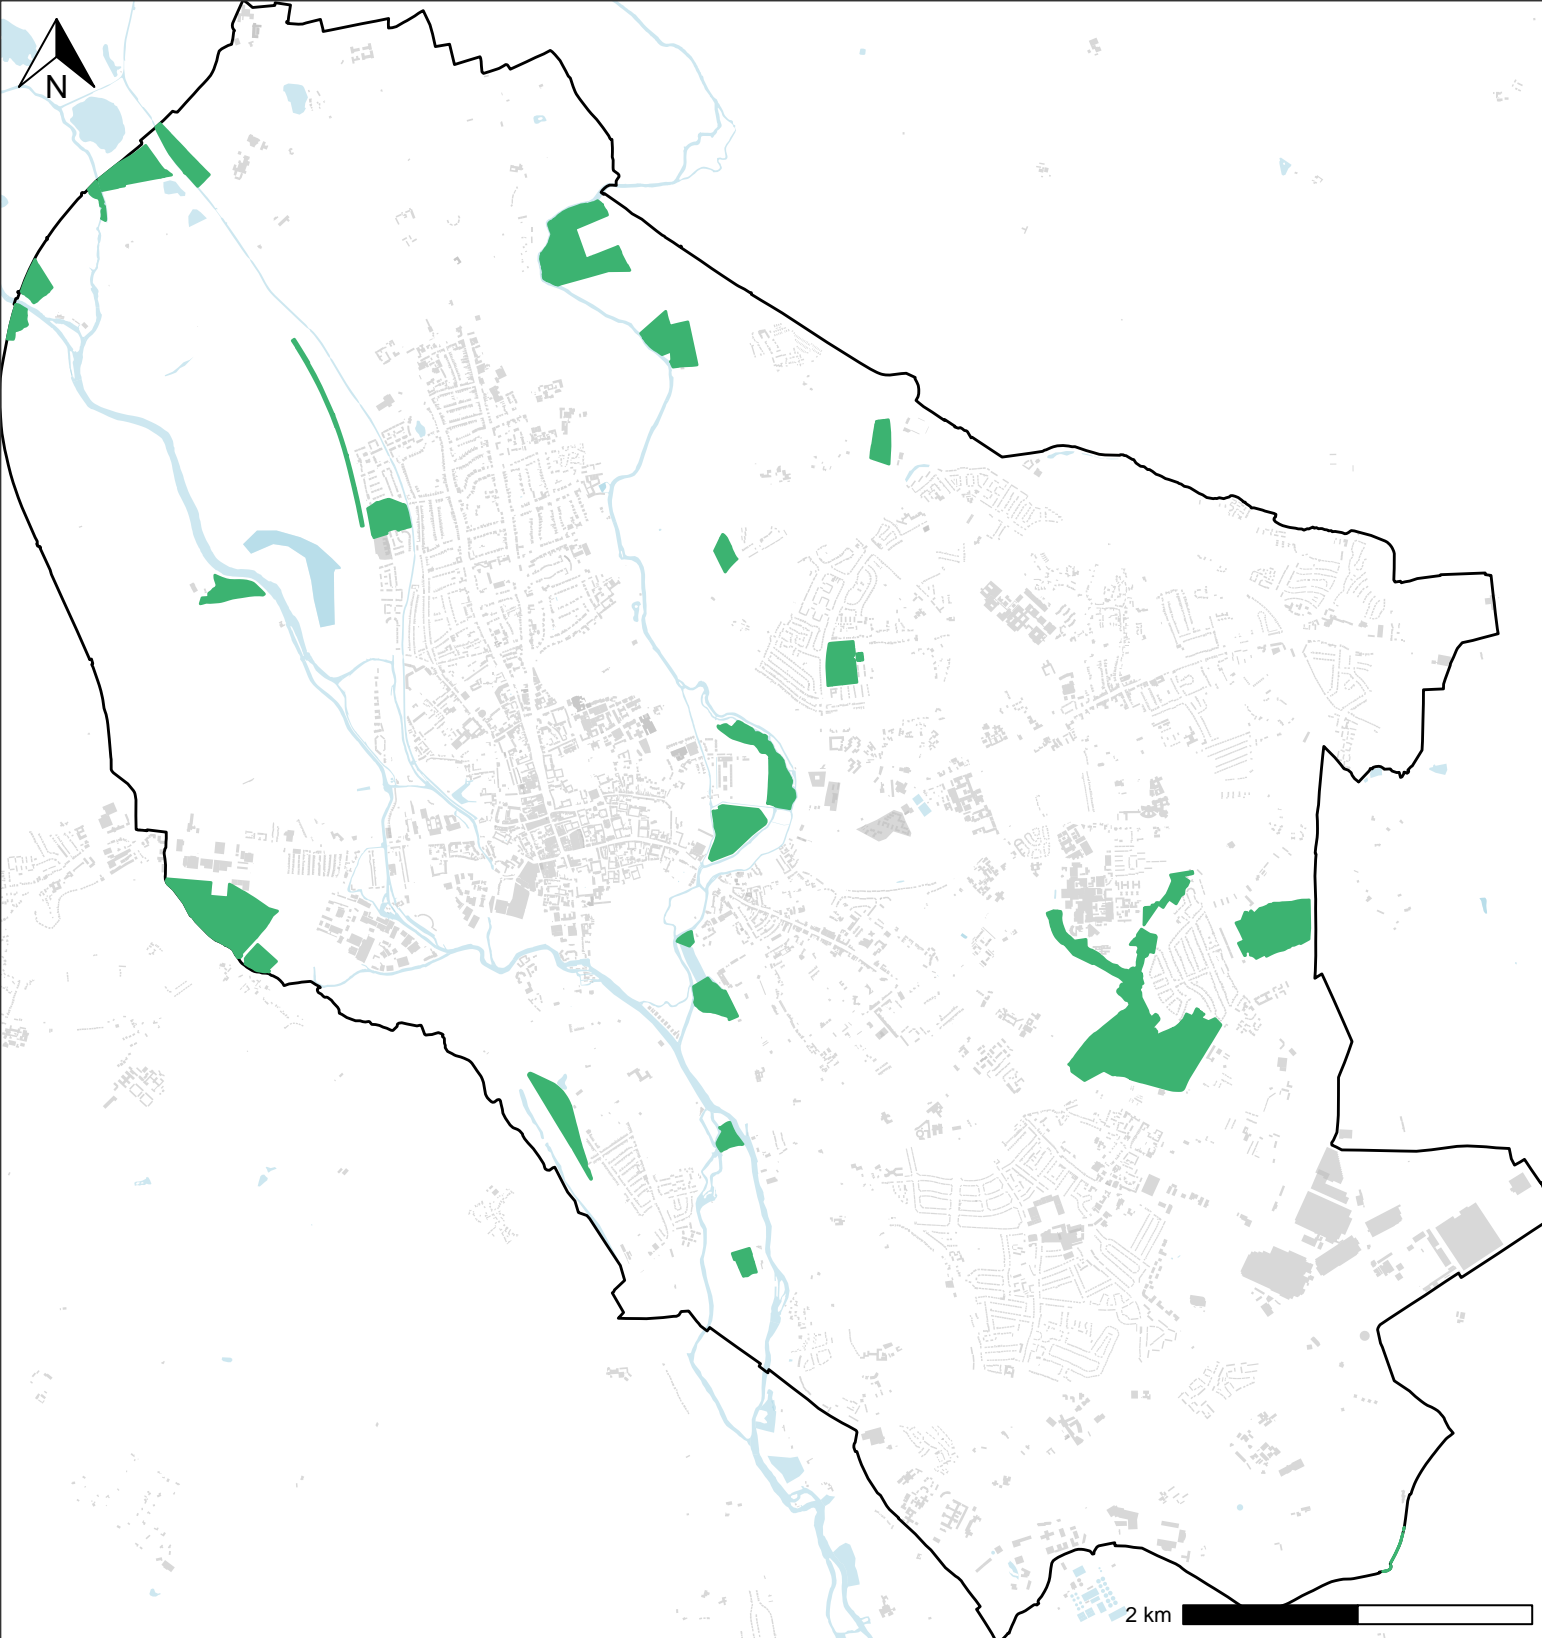

Local Wildlife Sites in Oxford City 2024

Map produced by Thames Valley Environmental Records Centre in 2024 (c) Crown Copyright.
All rights reserved Oxfordshire County Council Licence No 100023343 (2024)
FOR REFERENCE PURPOSES ONLY, NO FURTHER COPIES MAY BE MADE