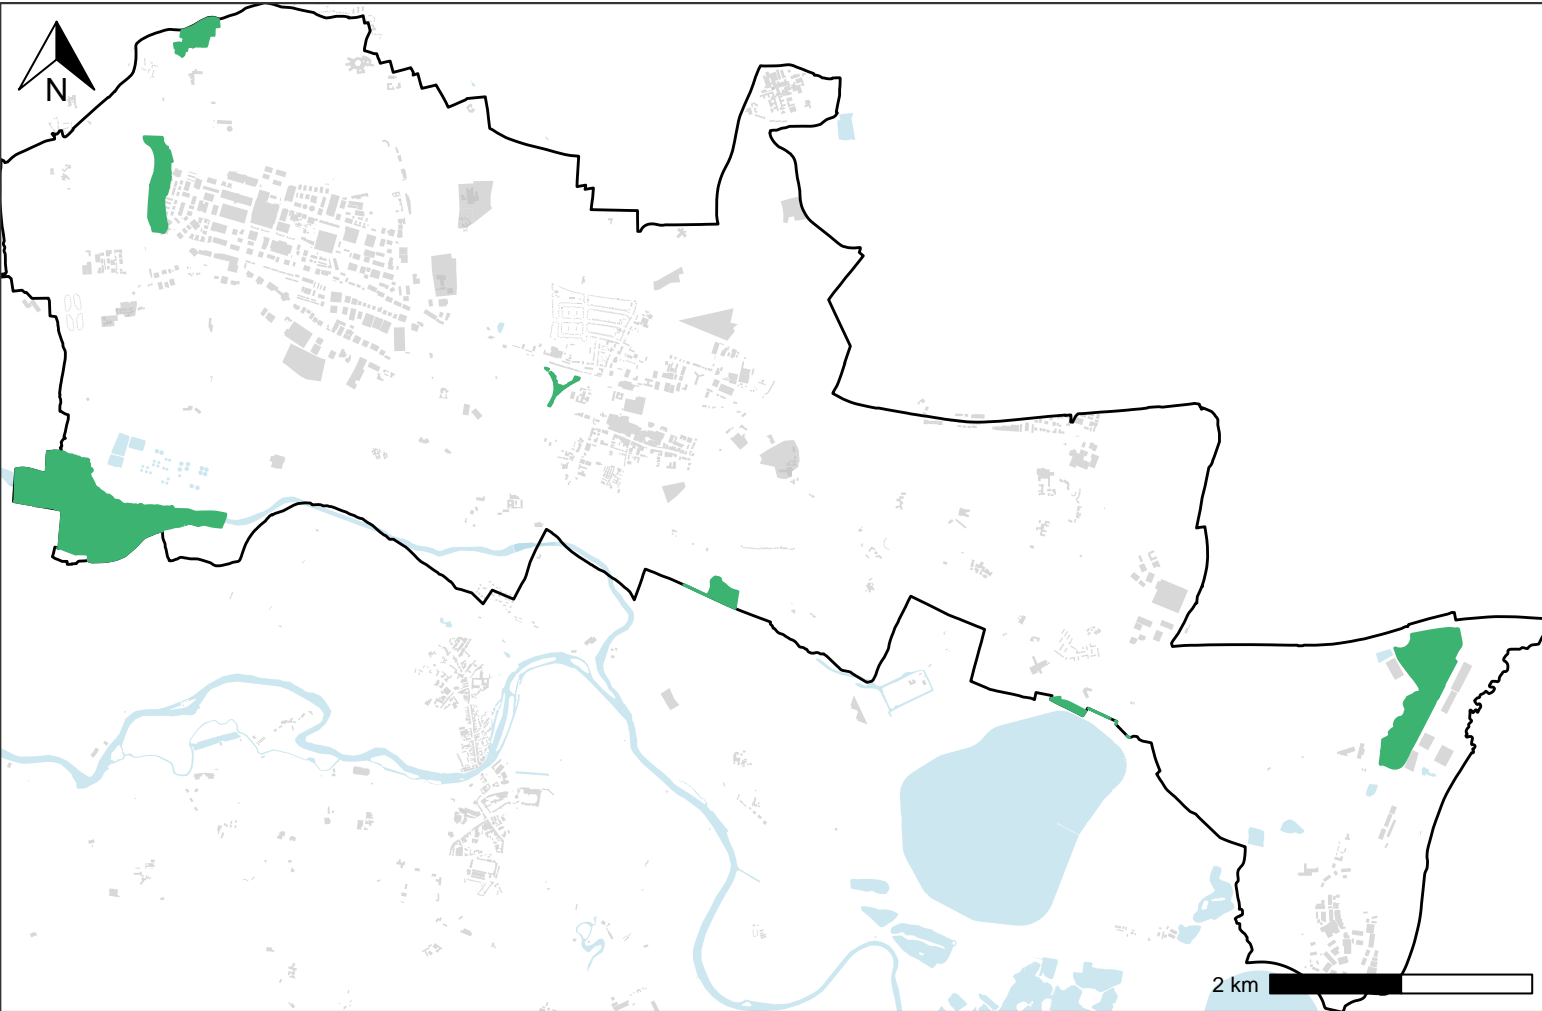

Local Wildlife Sites in Slough 2024

Map produced by Thames Valley Environmental Records Centre in 2024 (c) Crown Copyright.
All rights reserved Oxfordshire County Council Licence No 100023343 (2024)
FOR REFERENCE PURPOSES ONLY, NO FURTHER COPIES MAY BE MADE