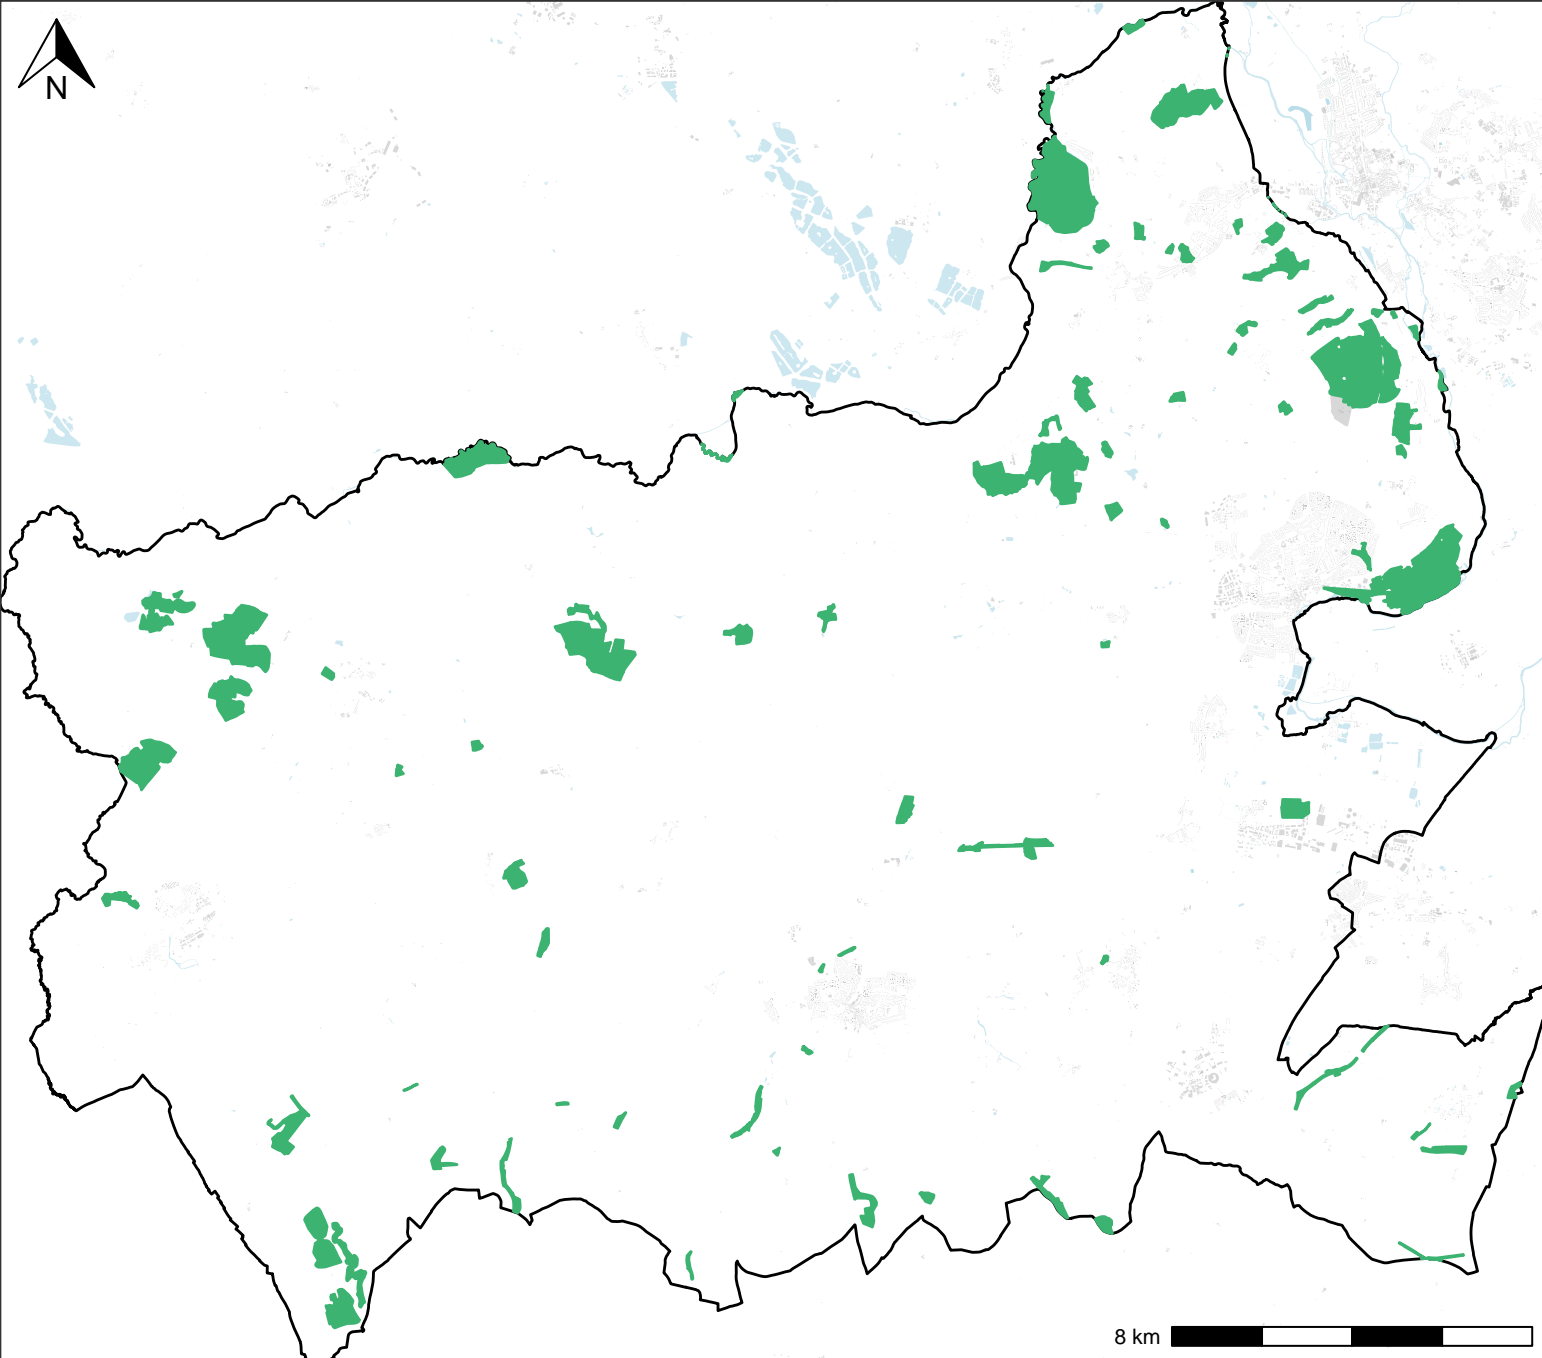

Local Wildlife Sites in Vale of White Horse 2024

Map produced by Thames Valley Environmental Records Centre in 2024 (c) Crown Copyright.
All rights reserved Oxfordshire County Council Licence No 100023343 (2024)
FOR REFERENCE PURPOSES ONLY, NO FURTHER COPIES MAY BE MADE