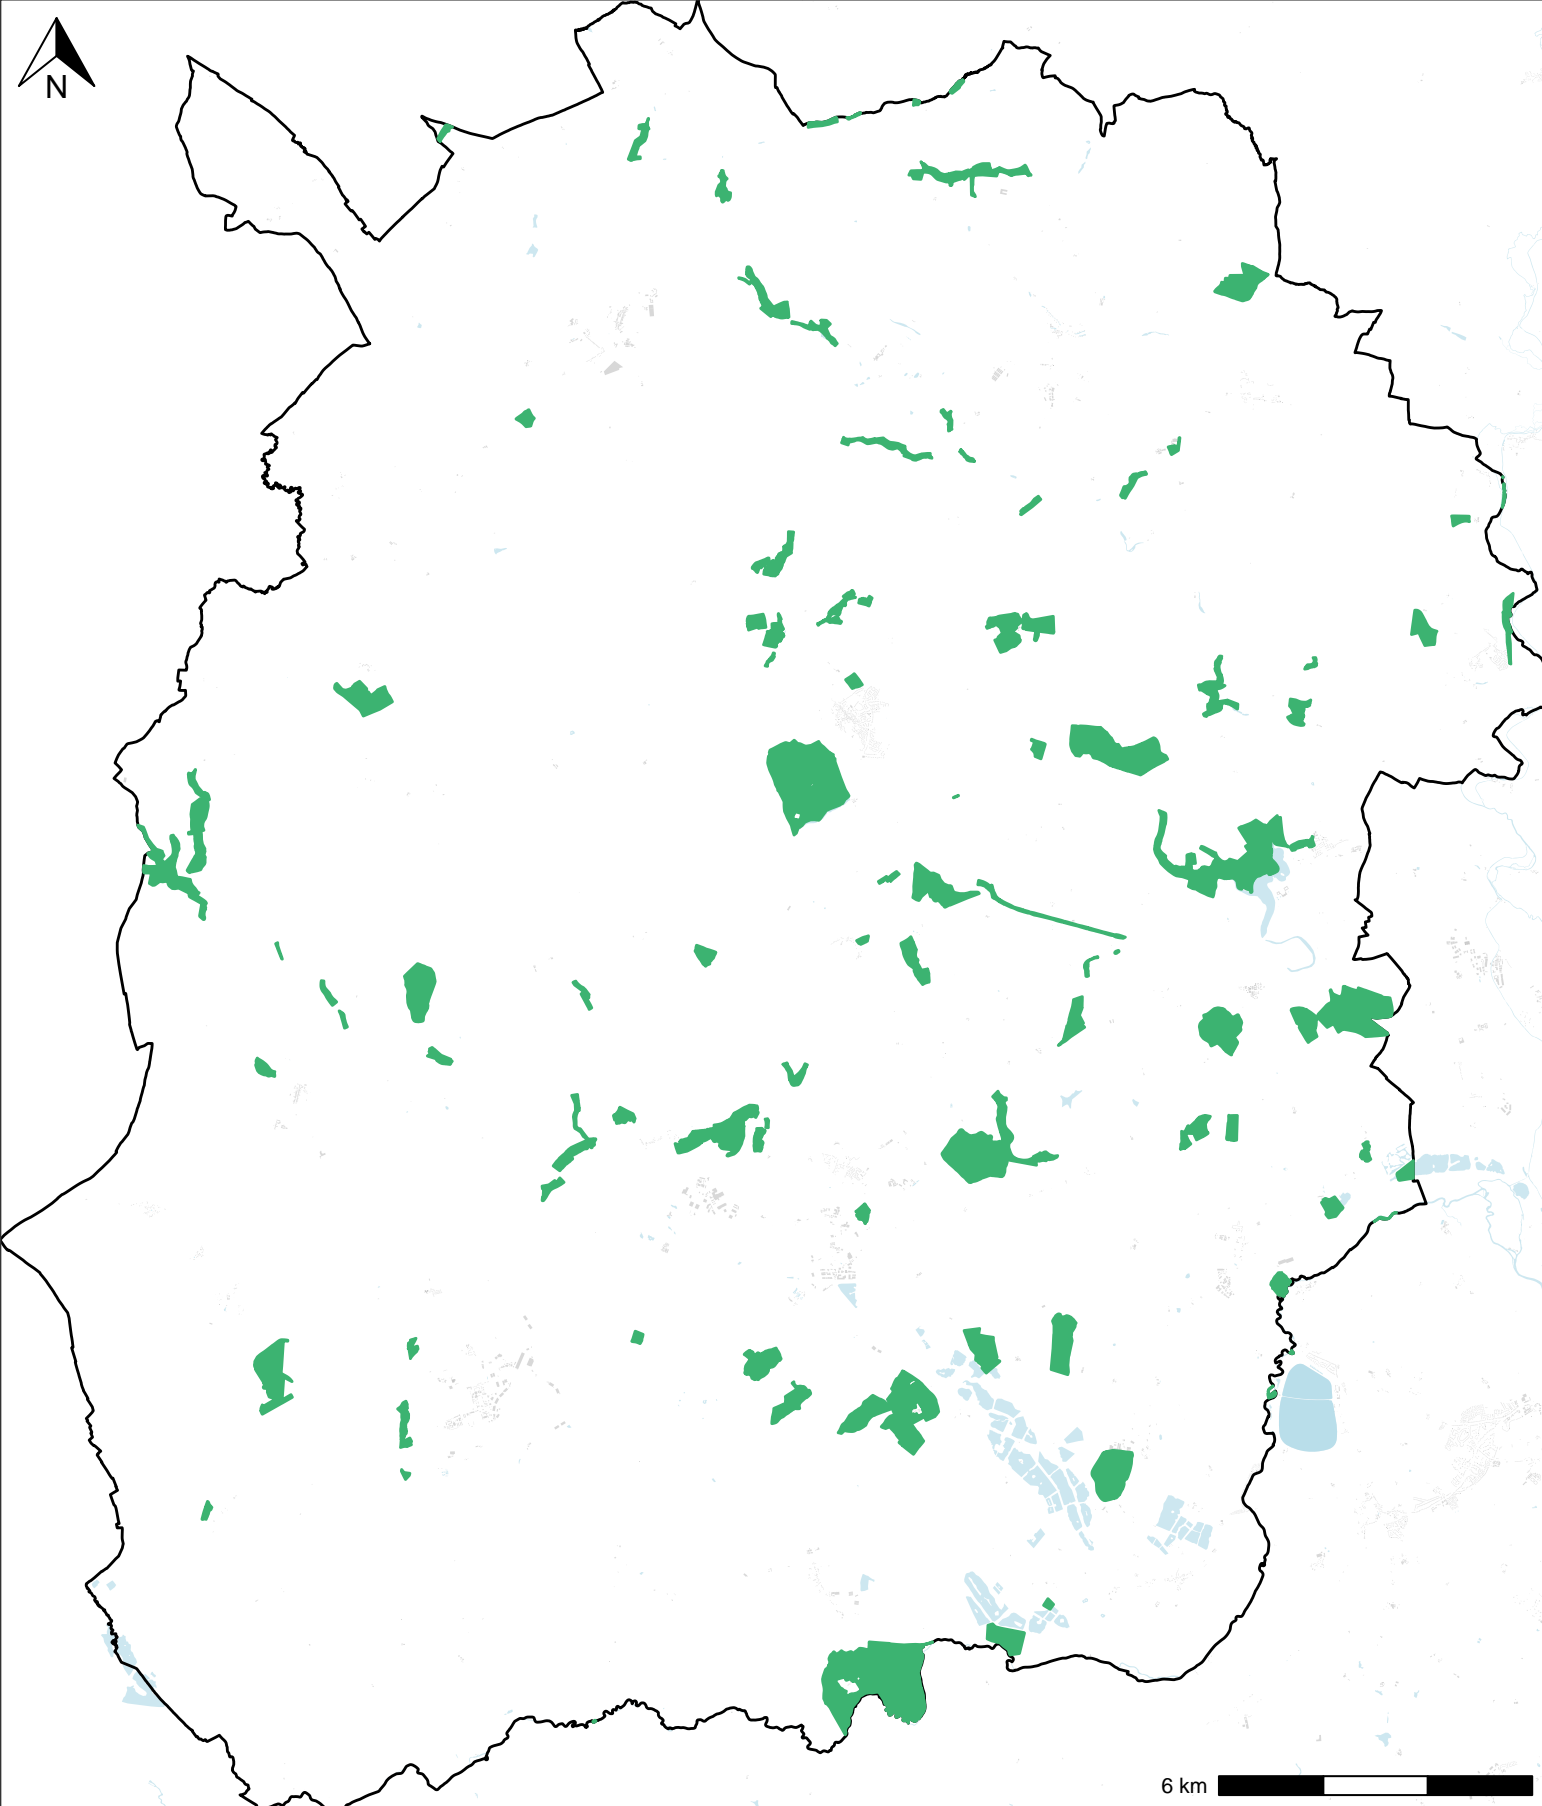

# Local Wildlife Sites in West Oxfordshire 2024

Map produced by Thames Valley Environmental Records Centre in 2024 (c) Crown Copyright.  
All rights reserved Oxfordshire County Council Licence No 100023343 (2024)  
FOR REFERENCE PURPOSES ONLY, NO FURTHER COPIES MAY BE MADE