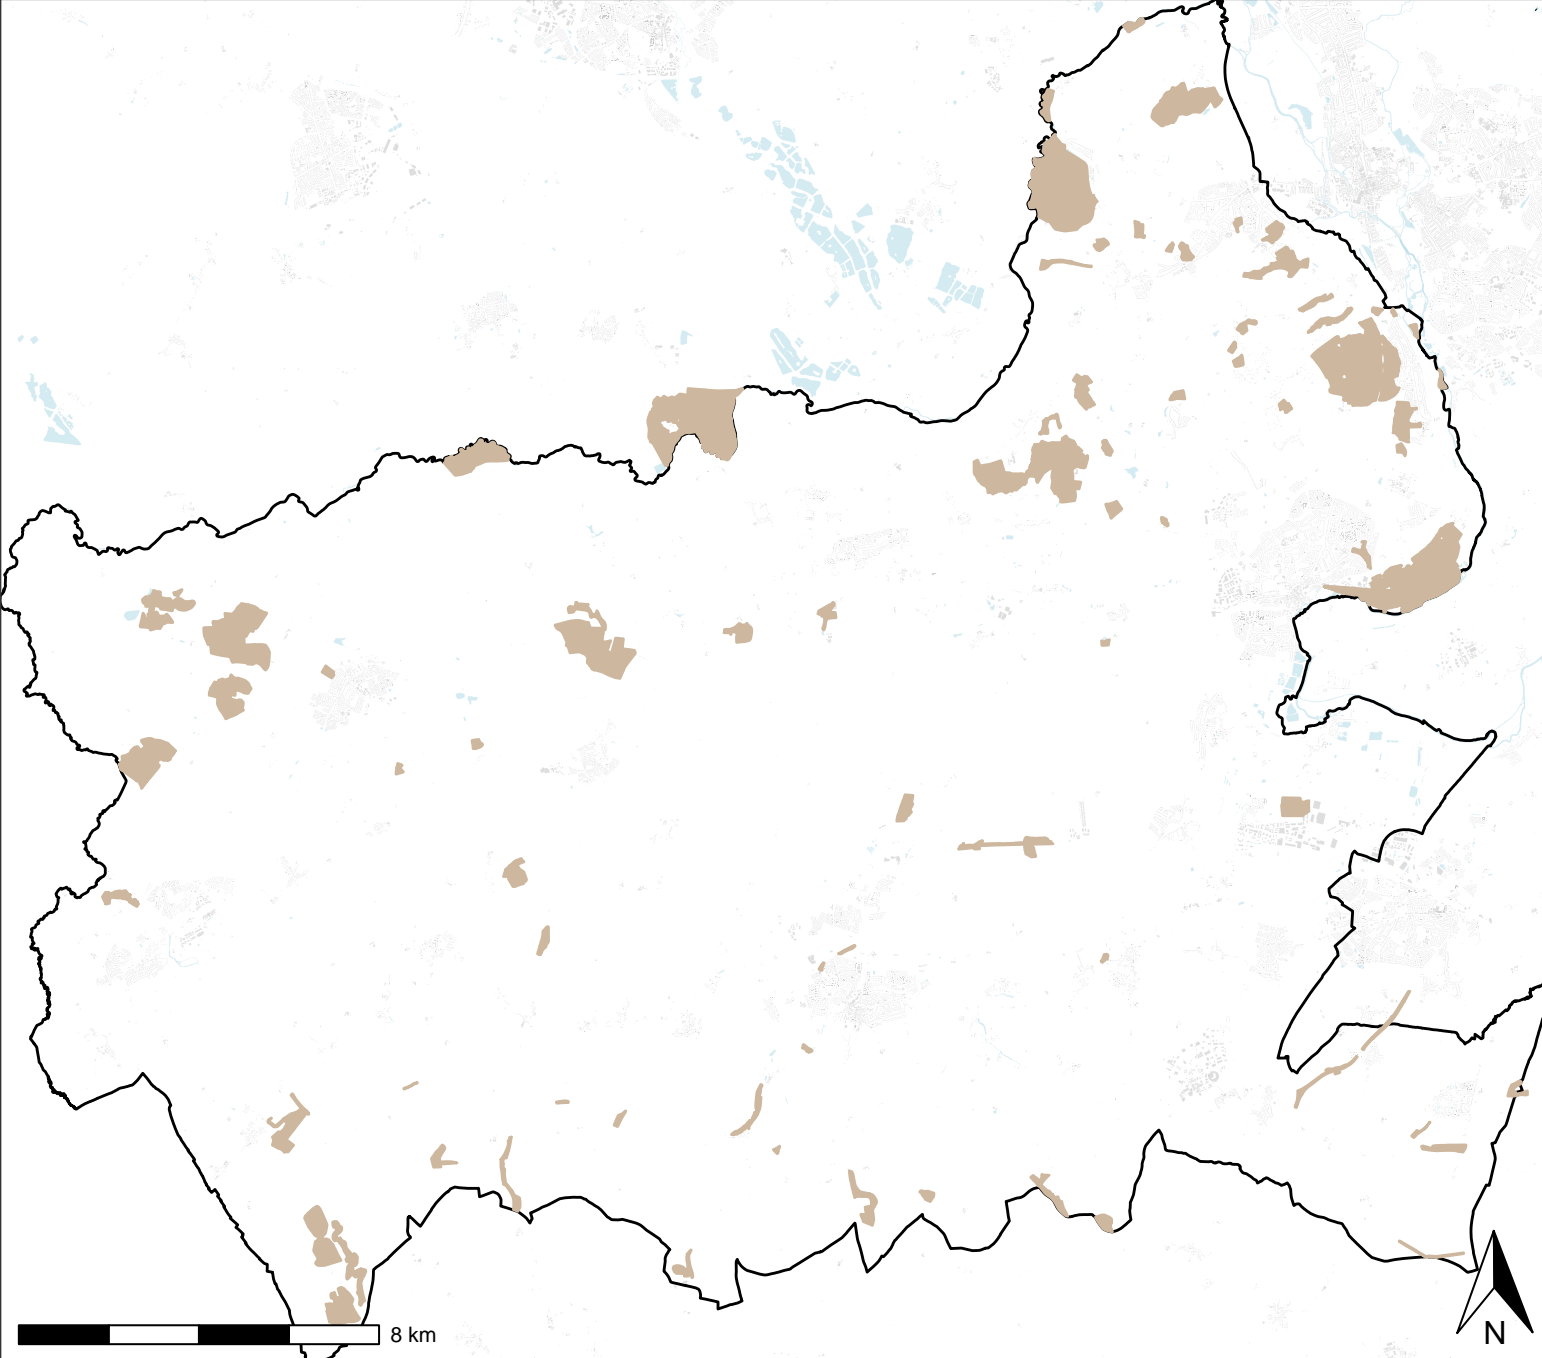

# Local Wildlife Sites in Vale of White Horse 2026

Map produced by Thames Valley Environmental Records Centre in 2026 (c) Crown Copyright.  
All rights reserved Oxfordshire County Council Licence No AC0000851087 2026  
FOR REFERENCE PURPOSES ONLY, NO FURTHER COPIES MAY BE MADE  
Date:2026-05-12