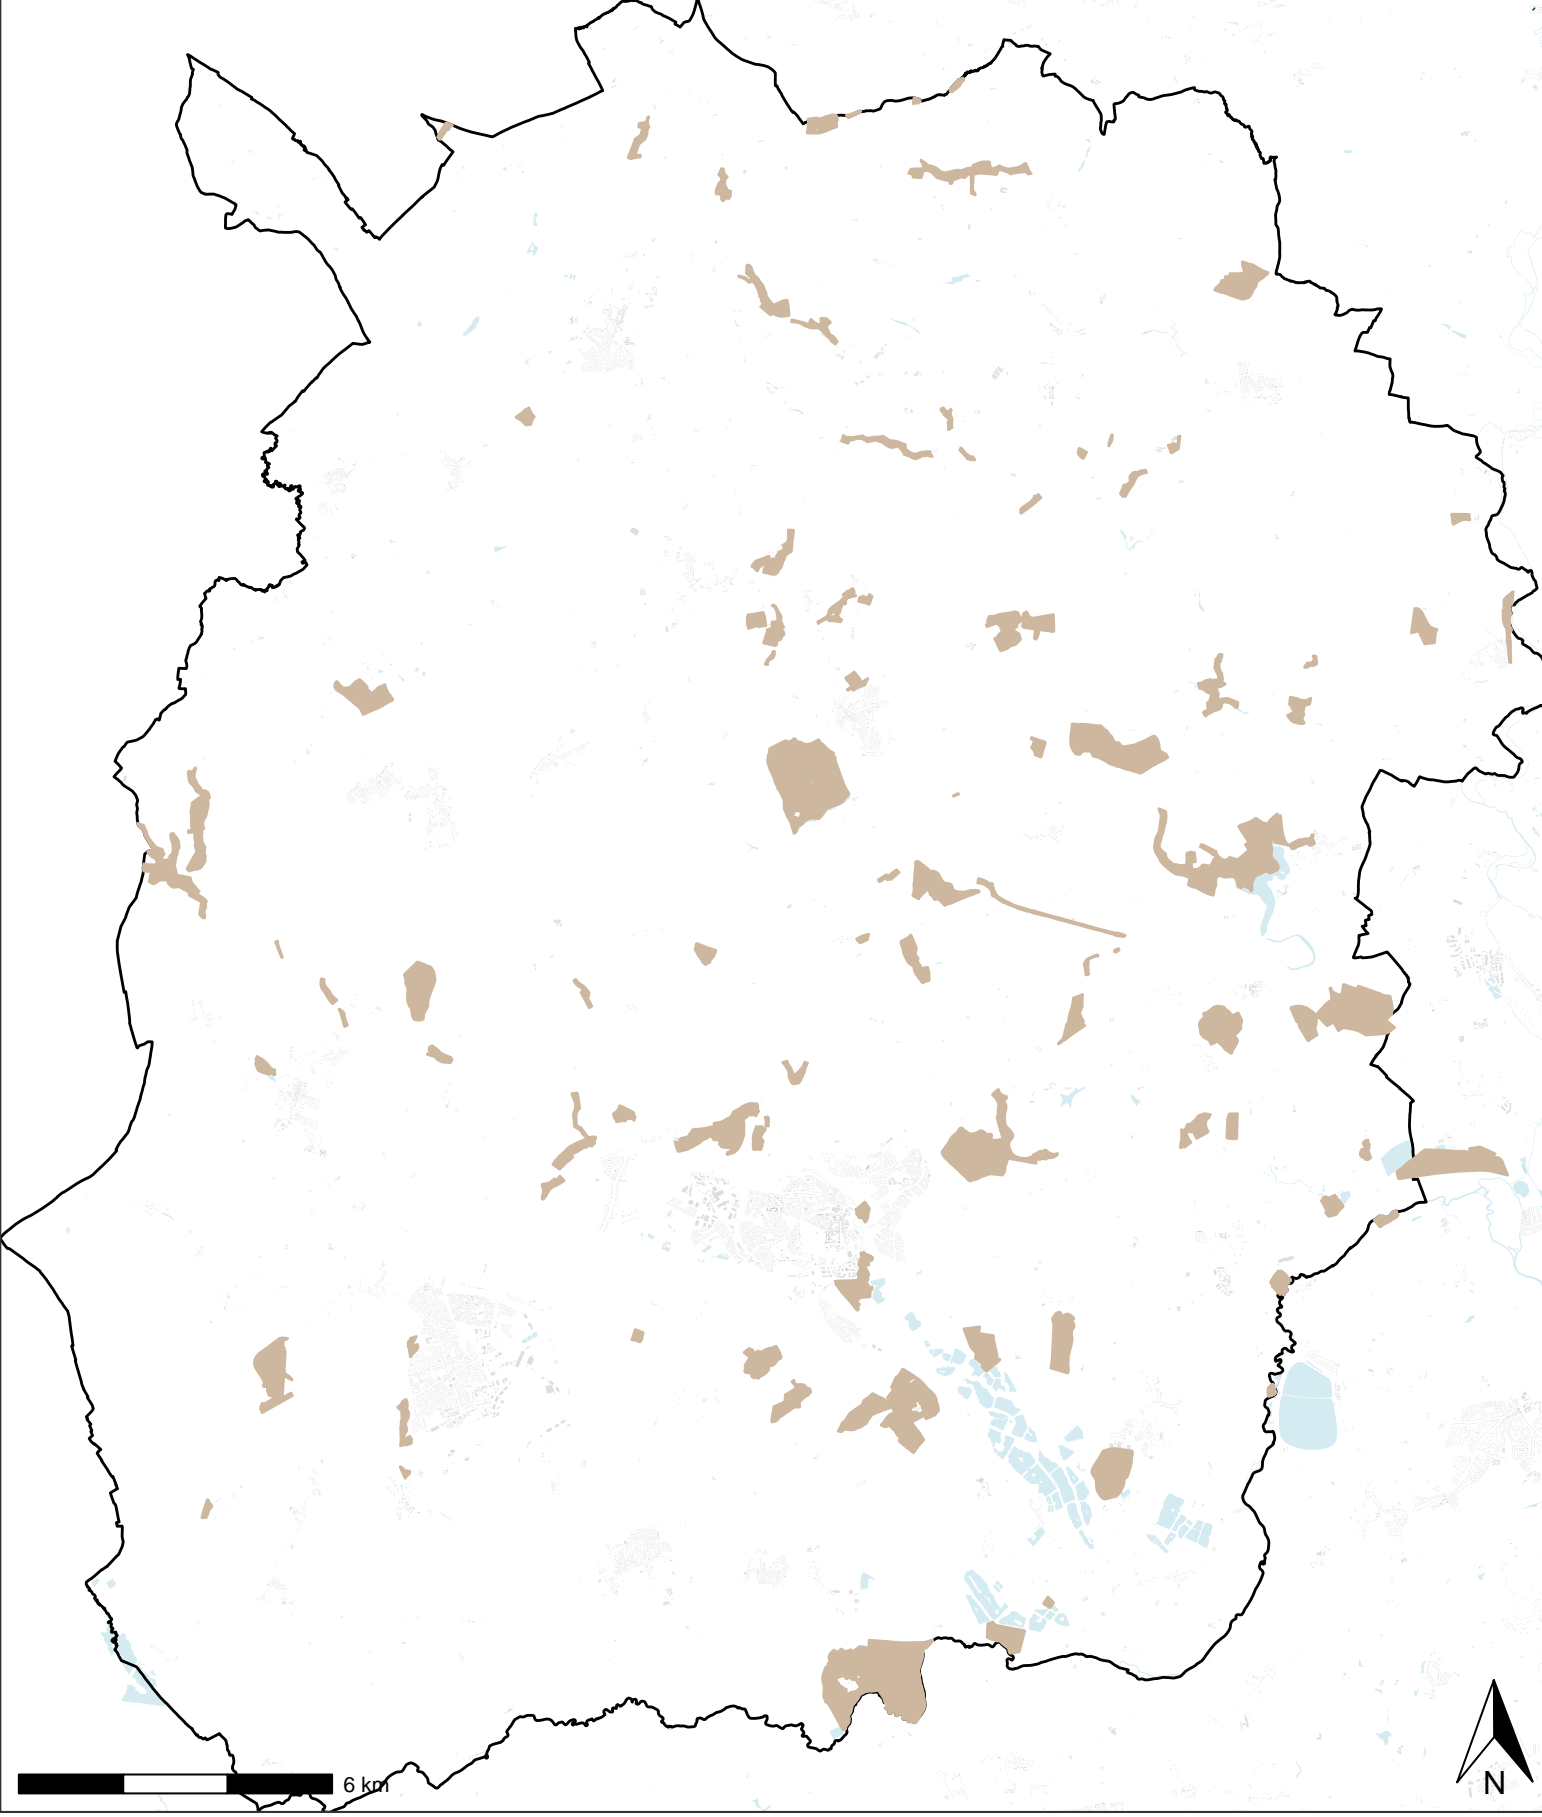

Local Wildlife Sites in West Oxfordshire 2026

Map produced by Thames Valley Environmental Records Centre in 2026 (c) Crown Copyright.
All rights reserved Oxfordshire County Council Licence No AC0000851087 2026
FOR REFERENCE PURPOSES ONLY, NO FURTHER COPIES MAY BE MADE
Date:2026-05-12