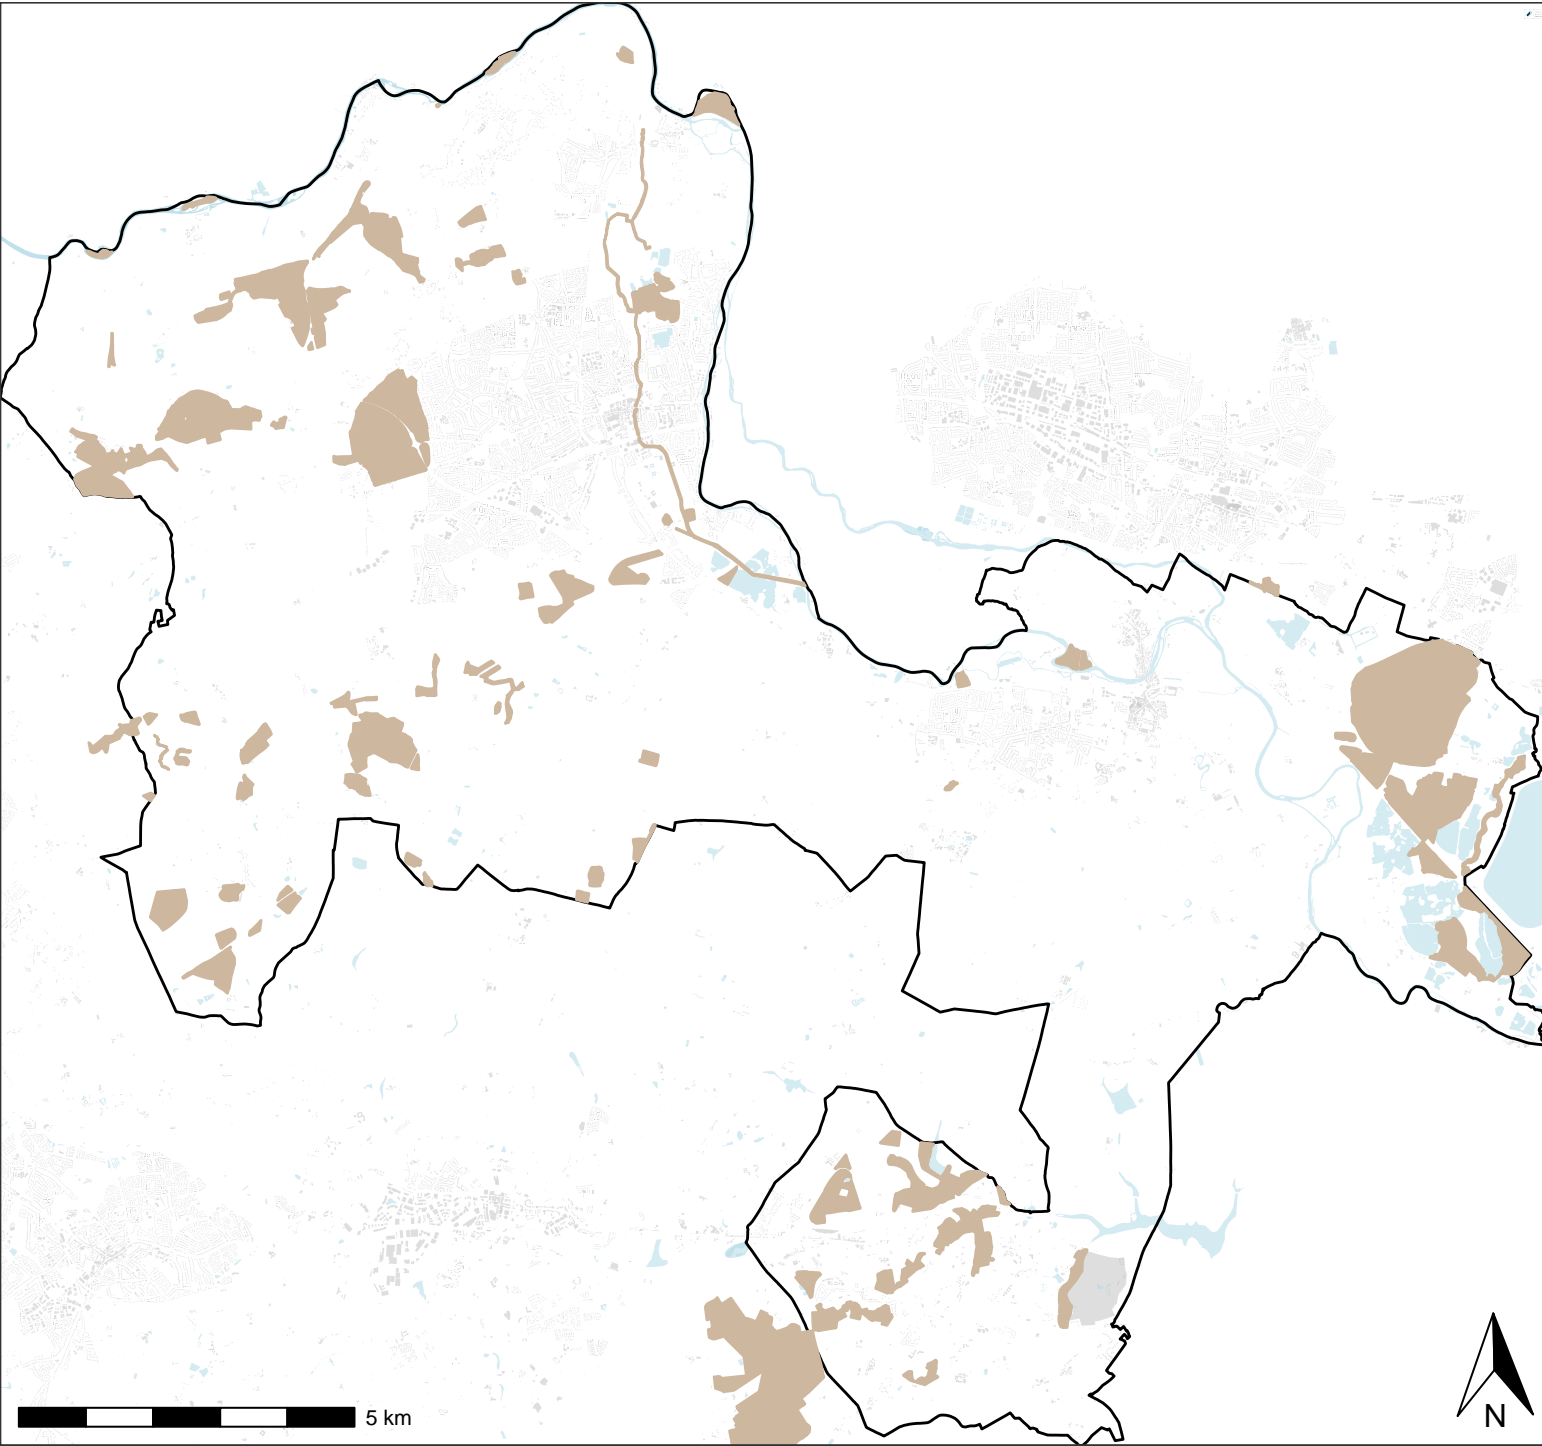

Local Wildlife Sites in Windsor and Maidenhead 2026

Map produced by Thames Valley Environmental Records Centre in 2026 (c) Crown Copyright.
All rights reserved Oxfordshire County Council Licence No AC0000851087 2026
FOR REFERENCE PURPOSES ONLY, NO FURTHER COPIES MAY BE MADE
Date:2026-05-12